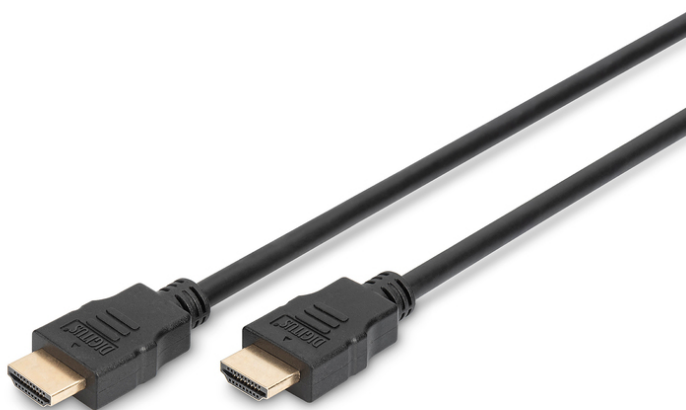

DIGITUS HDMI High Speed with Ethernet connection cable

AK-330107-020-S
EAN 4016032290957

AK-330107-020 S HDMI/A Kab.ST-ST 2m Ethernet M/M, 2.0m, Ultra HD 60p, gold, bl

With this cable standard, this high-speed HDMI cable supports all of today's requirements - from the playback of high-resolution UHD 4K content, including in 3D, to two-way audio transmission (ARC) and the control of HDMI devices via CEC. You can also use internet applications via the HDMI cable without having to connect an additional Ethernet cable. With Lip-Sync, time-shifted lip movements are a thing of the past. You can also use this cable to transmit up to 32 audio channels and enjoy picture output in 21:9 Cinemascope format. Get more out of your Blu-Ray player, games console or HD streaming portal. Gold-plated contacts and the triple shielding of the cable ensure maximum conductivity and interference-free transmission.

4K/Ultra HD and 3D compatible + Ethernet over HDMI

- Supports up to 4K / 60Hz
- 3D support
- Supports Audio Return Channel (ARC)
- Supports Consumer Electronic Control (CEC)
- Supports lip-sync (audio/video synchronization)
- Dolby TrueHD capable

- Multi stream audio/video support
- 21:9 Cinemascope support
- 32 channel audio support
- With Ethernet channel (HEC)
- HDMI 2.0
- Ambalaža: Polybag
- Asortiman: HDMI kabeli
- AWG: 30
- HDMI-norma: HDMI velike brzine s Ethernetom
- HDTV rezolucija maks.: 3840 x 2160 piksela, 60 Hz
- HDTV-norma: Ultra HD 4K
- Kabel u boji: crni
- Kapice: ukalupljeno
- Konektor 1: HDMI tip A, utikač
- Konektor 2: HDMI tip A, utikač
- Konektor u boji: crni
- Materijal žice: CU
- Površina konektora: pozlaćeno
- Duljina: 2 m
- AOC - aktivni optički kabel: Ne
- oklop: trostruki oklop