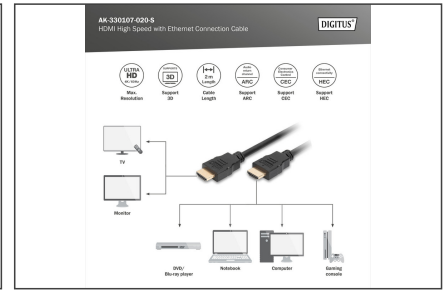

More images:

Safety notes

- When plugging and unplugging the cable, only grasp the plug and do not pull directly on the cable.
- Cables must not be kinked sharply or bent at tight angles, as this can damage the inner wires and lead to failures.
- Make sure that the cables are not under tensile load, as this can damage the insulation and the wires inside the cable.
- Ensure that cables are not laid in areas where they can be easily damaged mechanically.
- Cables should not be used in environments with extremely high or very low temperatures. Observe the product information on the maximum operating temperature of the cable
- Check cables regularly for visible damage such as cracks, kinks or signs of wear. Defective cables should be replaced immediately to avoid failures, short circuits or even electric shocks.

EU responsible person

EU based economic operator ensuring the product complies with the required regulations.

ASSMANN Electronic GmbH
Auf dem Schüffel 3
Lüdenscheid, Germany
<https://www.assmann.com>
info@assmann.com