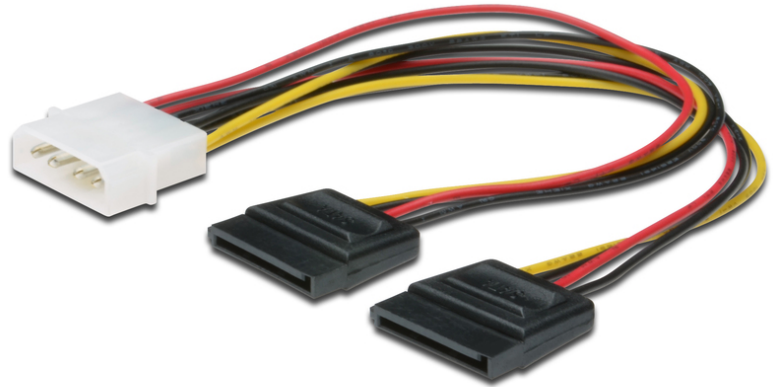

# DIGITUS Internal power supply cable

AK-430400-002-S  
EAN 4016032288220

### Internal Y-splitter power supply cable 0.2m, IDE - 2x SATA 15pin connector

Most SATA hard disks need a special SATA connector for power supply. These adaptor helps to connect Hard disks to power supply units which don't have SATA power connectors. You also can use it as extension power cable to a SATA HDD.

#### Safe connection and power supply

- Molex 5.25" , plug <=> 2x SATA 15-pin, jack
- Assortment: Internal Power Supply Cables

- AWG: 20
- Color cable: various
- Color connector: black
- Connector 1: IDE (5,25") power plug
- Connector 2: 2x SATA 15-pin jack
- Hoods: plastic
- Wire material: CU
- Length: 0.2 m
- Shielding: Unshielded