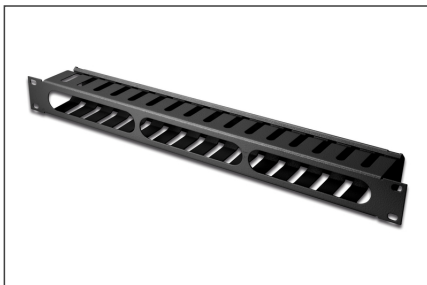

More images:

Safety notes

- When installing and using the accessory product for network cabinets, observe the respective safety instructions of the manufacturer or the cabinet system in which you want to use the accessory.