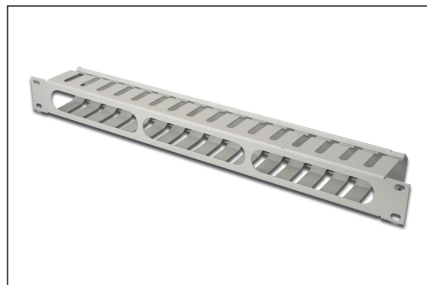

More images:

Safety notes

- When installing and using the accessory product for network cabinets, observe the respective safety instructions of the manufacturer or the cabinet system in which you want to use the accessory.