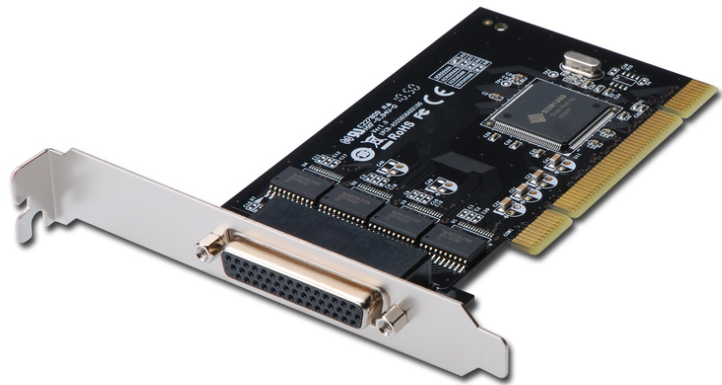

# DIGITUS 4-Port Serial interface card, PCI

DS-33002-1  
EAN 4016032278528

**Serial I/O, 4-Port, PCI Add-On Card 4 X DSUB 9 M, Slot Bracket**

Serial I/O RS232 PCI Add-On Card,4-port, chipset: SUN1989

**Perfect for connecting serial modems, PDAs, digital cameras, printers, ISDN terminal adapters and more**

- 4 x DSUB 9, serial ports, male
- Chipset: SUN1999
- Data transfer rate up to 921,600bps

- Universal PCI interface 3.3V & 5V, 32-bit/64-bit
- Plug and play
- Supports Windows 10, 8.1, 8, 7, Vista, XP and Linux