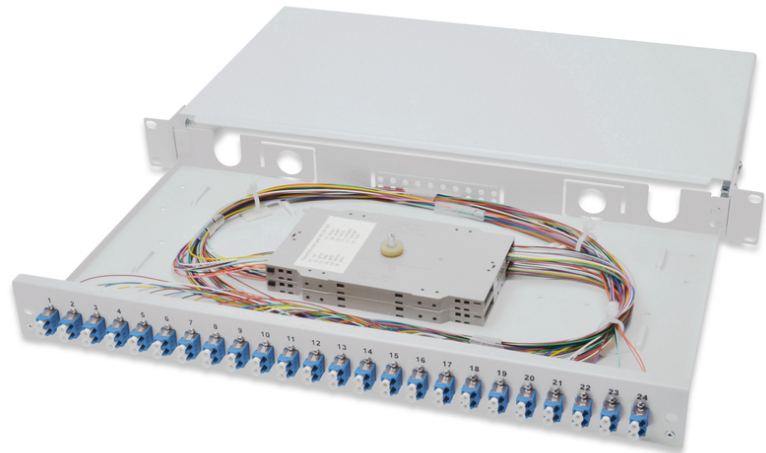

DIGITUS Fiber Optic Splice Box, Equipped, LC, OS2

DN-96332/9
EAN 4016032278481

FO splice box, 1U, equipped, 24x LC DX, OS2 incl. splice cassette, colored pigtailed, couplers

FO splice box, 1U, equipped, 24x LC DX, OS2, incl. splice cassette, colored pigtailed, couplers

- Completely prefabricated, fiber pigtailed exposed and inserted into the splice cassette(s)
- Colored pigtailed
- Couplers with ceramic sleeve
- Couplers in polymer housing
- Carrier housing made of 1.0 mm steel sheet, varnished
- 1 height unit (44.45 mm)

- 483mm width (19")
- 240mm depth
- M20/M25 screw, cassette, cassette cover and strain relief included
- Sliding
- Assembly: Splice Box
- Color: light grey, RAL 7035
- Connector type: LC / UPC / duplex
- Fiber class: OS2
- Number of fibers: 48
- Type: sliding