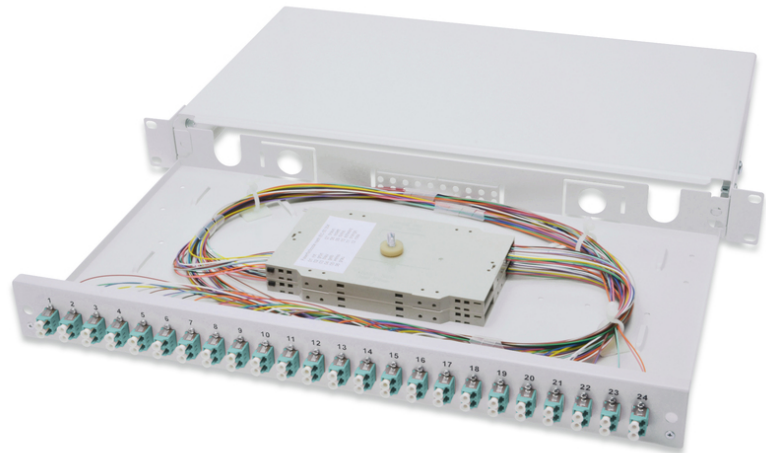

# DIGITUS Fiber Optic Splice Box, Equipped, LC, OM3

DN-96332/3  
 EAN 4016032278474

**FO splice box, 1U, equipped, 24x LC DX, OM3 incl. splice cassette, colored pigtails, couplers**

FO splice box, 1U, equipped, 24x LC DX, OM3, incl. splice cassette, colored pigtails, couplers

- Completely prefabricated, fiber pigtails exposed and inserted into the splice cassette(s)
- Colored pigtails
- Couplers with zirconia ceramic ferrule
- Couplers in polymer housing
- Carrier housing made of 1.0 mm steel sheet, varnished
- 1 height unit (44.45 mm)

- 483mm width (19")
- 240mm depth
- M20/M25 screw, cassette, cassette cover and strain relief included
- Sliding
- Assembly: Splice Box
- Color: light grey, RAL 7035
- Connector type: LC / UPC / duplex
- Fiber class: OM3
- Number of fibers: 48
- Type: sliding