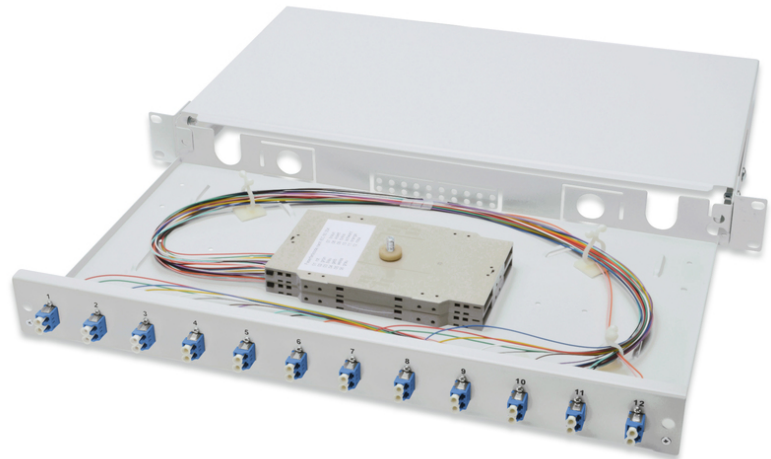

# DIGITUS Fiber Optic Splice Box, Equipped, LC, OS2

DN-96331/9  
 EAN 4016032278450

**FO splice box, 1U, equipped, 12x LC DX, OS2 incl. splice cassette, colored pigtails, couplers**

FO splice box, 1U, equipped, 12x LC DX, OS2,incl. splice cassette, colored pigtails, couplers

- Completely prefabricated, fiber pigtails exposed and inserted into the splice cassette(s)
- Colored pigtails
- Couplers with ceramic sleeve
- Couplers in polymer housing
- Carrier housing made of 1.0 mm steel sheet, varnished
- 1 height unit (44.45 mm)

- 483mm width (19")
- 240mm depth
- M20/M25 screw, cassette, cassette cover and strain relief included
- Sliding
- Boja: svijetlo siva, RAL 7035
- Broj vlakana: 24
- Klasa vlakna: OS2
- Sklop: Spojna kutija
- Tip: klizni
- Vrsta priključka: LC / UPC / dupleks