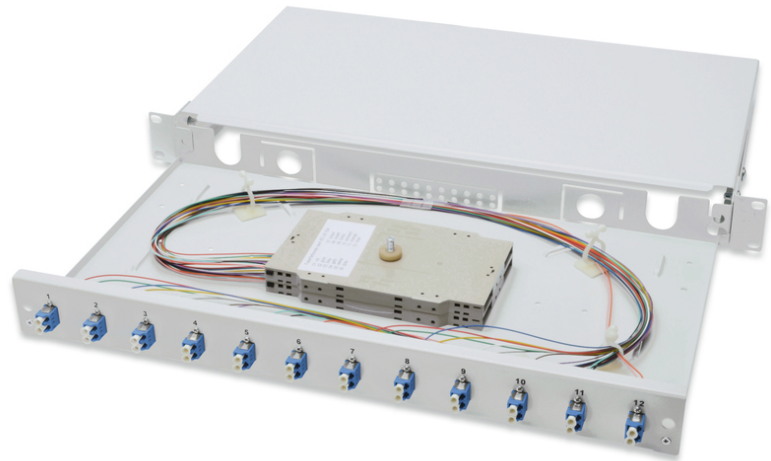

DIGITUS Fiber Optic Splice Box, Equipped, LC, OS2

DN-96331/9
EAN 4016032278450

FO splice box, 1U, equipped, 12x LC DX, OS2 incl. splice cassette, colored pigtails, couplers

FO splice box, 1U, equipped, 12x LC DX, OS2,incl. splice cassette, colored pigtails, couplers

- Completely prefabricated, fiber pigtails exposed and inserted into the splice cassette(s)
- Colored pigtails
- Couplers with ceramic sleeve
- Couplers in polymer housing
- Carrier housing made of 1.0 mm steel sheet, varnished
- 1 height unit (44.45 mm)

- 483mm width (19")
- 240mm depth
- M20/M25 screw, cassette, cassette cover and strain relief included
- Sliding
- Boja: svijetlo siva, RAL 7035
- Broj vlakana: 24
- Klasa vlakna: OS2
- Sklop: Spojna kutija
- Tip: klizni
- Vrsta priključka: LC / UPC / dupleks