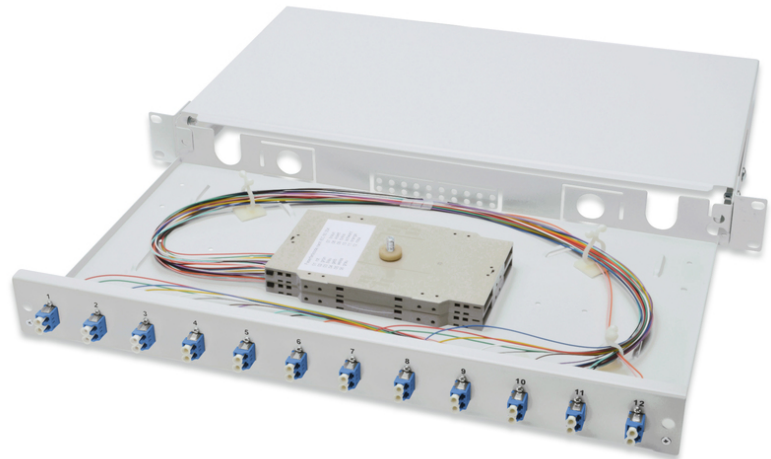

DIGITUS Fiber Optic Splice Box, Equipped, LC, OS2

DN-96331/9
EAN 4016032278450

FO splice box, 1U, equipped, 12x LC DX, OS2 incl. splice cassette, colored pigtailed, couplers

FO splice box, 1U, equipped, 12x LC DX, OS2, incl. splice cassette, colored pigtailed, couplers

- Completely prefabricated, fiber pigtailed exposed and inserted into the splice cassette(s)
- Colored pigtailed
- Couplers with ceramic sleeve
- Couplers in polymer housing
- Carrier housing made of 1.0 mm steel sheet, varnished
- 1 height unit (44.45 mm)

- 483mm width (19")
- 240mm depth
- M20/M25 screw, cassette, cassette cover and strain relief included
- Sliding
- Assembly: Splice Box
- Color: light grey, RAL 7035
- Connector type: LC / UPC / duplex
- Fiber class: OS2
- Number of fibers: 24
- Type: sliding