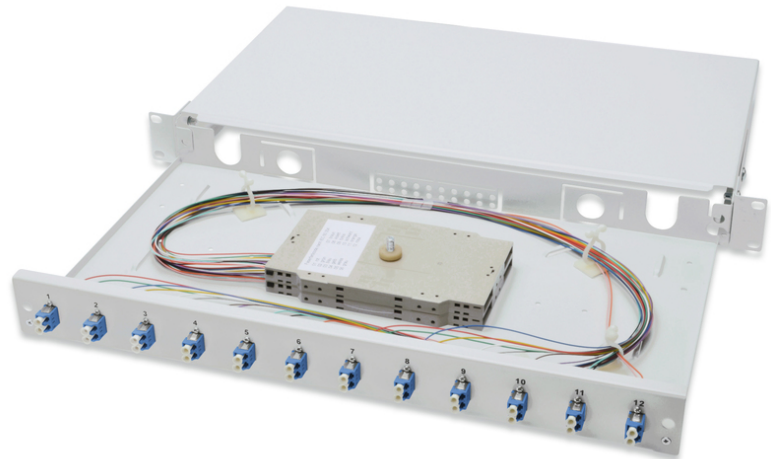

DIGITUS Fiber Optic Splice Box, Equipped, LC, OS2

DN-96331/9
EAN 4016032278450

FO splice box, 1U, equipped, 12x LC DX, OS2 incl. splice cassette, colored pigtails, couplers

FO splice box, 1U, equipped, 12x LC DX, OS2,incl. splice cassette, colored pigtails, couplers

- Completely prefabricated, fiber pigtails exposed and inserted into the splice cassette(s)
- Colored pigtails
- Couplers with ceramic sleeve
- Couplers in polymer housing
- Carrier housing made of 1.0 mm steel sheet, varnished
- 1 height unit (44.45 mm)

- 483mm width (19")
- 240mm depth
- M20/M25 screw, cassette, cassette cover and strain relief included
- Sliding
- Assembly: Splice Box
- Color: light grey, RAL 7035
- Connector type: LC / UPC / duplex
- Fiber class: OS2
- Number of fibers: 24
- Type: sliding