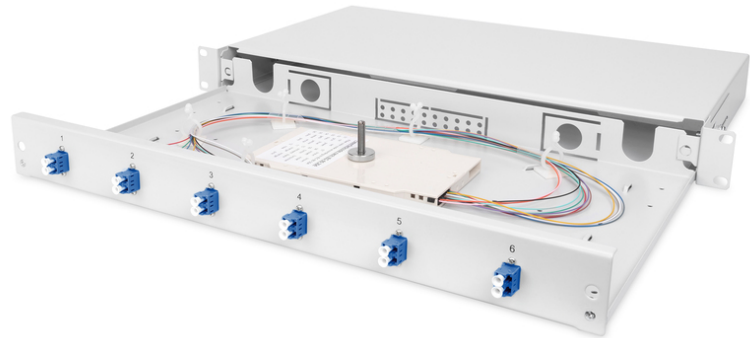

# DIGITUS Fiber Optic Splice Box, Equipped, LC, OS2

DN-96330/9  
EAN 4016032278429

**FO splice box, 1U, equipped, 6x LC DX, OS2 incl. splice cassette, colored pigtails, couplers**

FO splice box, 1U, equipped, 6x LC DX, OS2, incl. splice cassette, colored pigtails, couplers

- Completely prefabricated, fiber pigtails exposed and inserted into the splice cassette(s)
- Colored pigtails
- Couplers with ceramic sleeve
- Couplers in polymer housing
- Carrier housing made of 1.0 mm steel sheet, varnished
- 1 height unit (44.45 mm)

- 483mm width (19")
- 240mm depth
- M20/M25 screw, cassette, cassette cover and strain relief included
- Sliding
- Boja: svijetlo siva, RAL 7035
- Broj vlakana: 12
- Klasa vlakna: OS2
- Sklop: Spojna kutija
- Tip: klizni
- Vrsta priključka: LC / UPC / dupleks