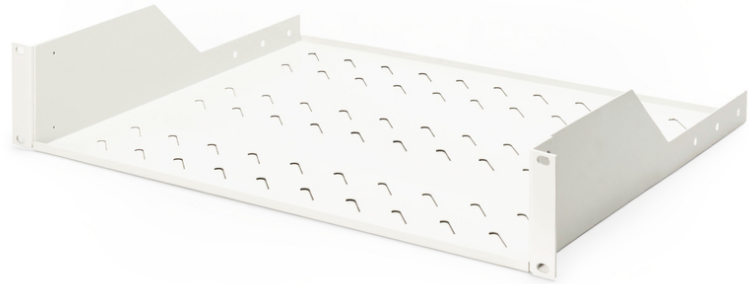

# DIGITUS Shelf for Fixed Installation in 483 mm (19") Cabinets

DN-97610  
EAN 4016032275091

**DN-97610 polica fiksna 2U, 450mm, RAL 7035 88x482x349 mm, up to 25 kg, grey (RAL 7035)**

The shelves for fixed mounting can be installed easy on the two front 483 mm (19") profile rails of your 483 mm (19") network- or server cabinet. Due to their stable, perforated steel sheet with a high load capacity, they are the optimal surface for components which are not 483 mm (19") suitable.

- Fixed installation
- sturdy, perforated steel sheet
- incl. fixing material

- 2-point fixing (front 19" profile rails)
- Boja: svijetlo siva, RAL 7035
- Jedinice: 2
- Kapacitet opterećenja: 25 kg
- Vrsta montaže: Fiksna montaža
- Inčni faktor oblika (IEC 60297): 482,6 mm (19")
- Prikladna dubina ormara: ≥ 450 mm