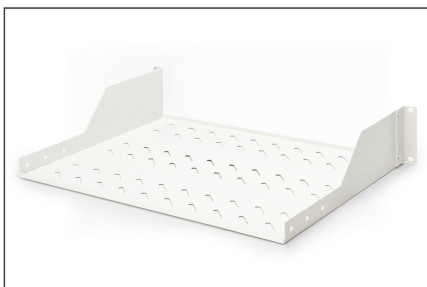

More images: