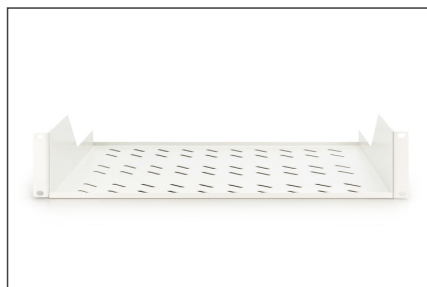

More images: