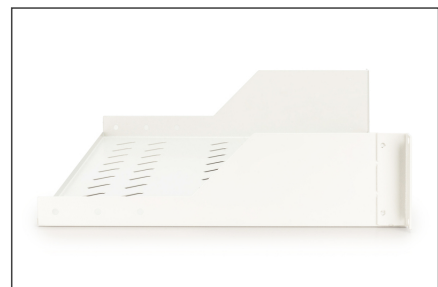

More images: