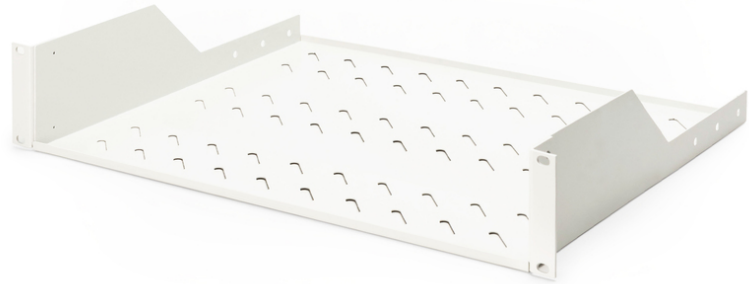

DIGITUS Shelf for Fixed Installation in 483 mm (19") Cabinets

DN-97610
 EAN 4016032275091

2U fixed shelf for racks from 450 mm depth 88,5x483x352 mm, up to 25 kg, grey (RAL 7035)

The shelves for fixed mounting can be installed easy on the two front 483 mm (19") profile rails of your 483 mm (19") network- or server cabinet. Due to their stable, perforated steel sheet with a high load capacity, they are the optimal surface for components which are not 483 mm (19") suitable.

- Fixed installation
- sturdy, perforated steel sheet
- incl. fixing material

- 2-point fixing (front 19" profile rails)
- Color: light grey, RAL 7035
- Load capacity: 25 kg
- Mounting type: Fixed mounting
- Units: 2
- Inch form factor (IEC 60297): 482.6 mm (19")
- Suitable cabinet depth: ≥ 450 mm

Package contents

- Installation set (screws, cage nuts, washers)

Logistics						
	Number (pcs)	Weight (kg)	Depth (cm)	Width (cm)	Height (cm)	cm ³
Packaging Unit Carton	5	12.14	50.00	60.00	51.50	154.50
Packaging Unit Inside	1	2.43	37.00	52.00	9.00	17.32
Packaging Unit Single	1	2.43	37.00	52.00	9.00	17.32
Net single without Packaging	0	2.00	34.90	48.20	8.80	14,803.20