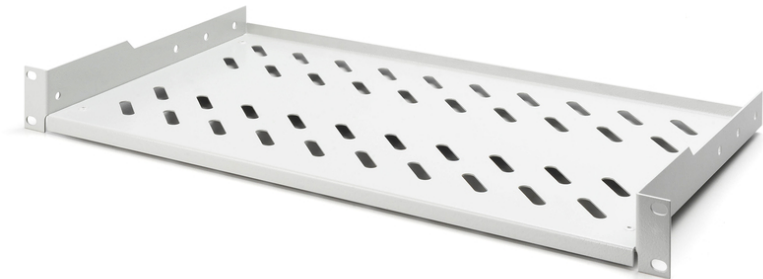

DIGITUS Shelf for fixed installation in 483 mm (19") cabinets

DN-97609
 EAN 4016032275084

1U fixed shelf for racks from 400 mm depth 45x482x250 mm, up to 15 kg, grey (RAL 7035)

The shelves for fixed installation can be easily installed on the front 483 mm (19") profile rails of your 483 mm (19") network or server enclosure. Thanks to the stable, perforated metal sheet with a high load capacity, they are the ideal support surface for components that cannot be installed in 483 mm (19") rails.

- Fixed installation
- Sturdy, perforated metal sheet
- incl. mounting material

- 2-point mounting (front 19" profile rails)
- Color: light grey, RAL 7035
- Load capacity: 15 kg
- Mounting type: Fixed mounting
- Units: 1
- Inch form factor (IEC 60297): 482.6 mm (19")
- Suitable cabinet depth: all