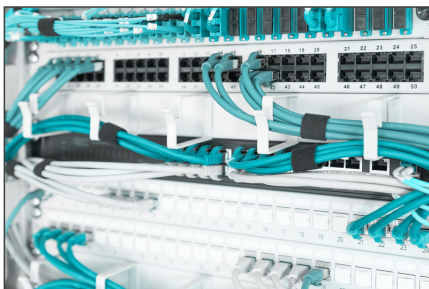

More images: