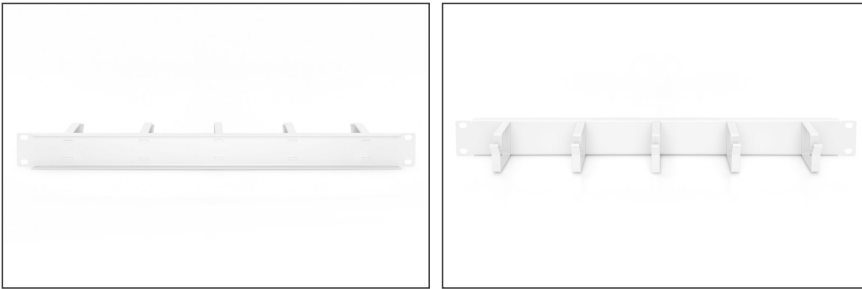

Safety notes

- When installing and using the accessory product for network cabinets, observe the respective safety instructions of the manufacturer or the cabinet system in which you want to use the accessory.

EU responsible person

EU based economic operator ensuring the product complies with the required regulations.

ASSMANN Electronic GmbH
Auf dem Schüffel 3
Lüdenscheid, Germany
<https://www.assmann.com>
info@assmann.com