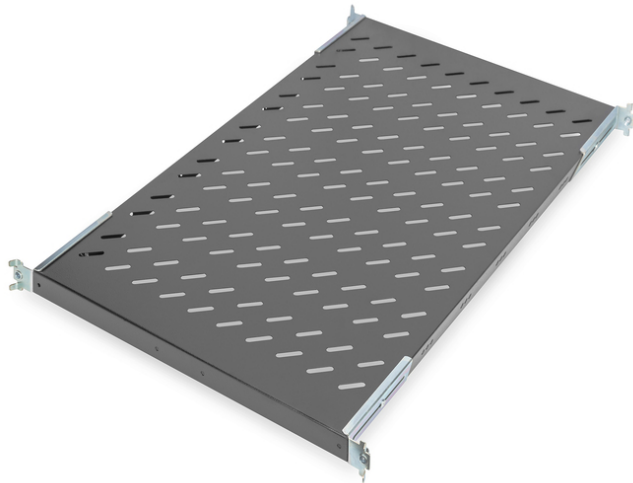

# DIGITUS Shelve for Network and Server cabinets

**DN-19 TRAY1-1000-ECB**  
**EAN 4016032262480**

**1U fixed shelf for racks from 1000 mm depth 44x486x770 mm, up to 50 kg, black (RAL 9005)**

1U fixed shelf for racks from 1000 mm depth, 44x486x770 mm, up to 50 kg, black (RAL 9005)

- Four fixing points fit at the sites of the rear and front mounting angles
- Fixed installation
- Perforated sheet steel
- Load carrying capacity: Up to 50 kg
- Requires 1U

- Complete with fixing material
- 4-point fixing (front- and rear 19" profile rails)
- Boja: crna, RAL 9005
- Jedinice: 1
- Kapacitet opterećenja: 50 kg
- Vrsta montaže: Fiksna montaža
- Inčni faktor oblika (IEC 60297): 482,6 mm (19")
- Prikladna dubina ormara: ≥ 1000 mm