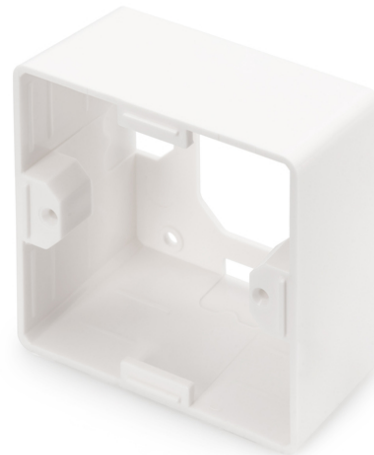

DIGITUS Surface Mountbox 80x80 mm for Keystone Walloutlet, German Type

DN-93803
EAN 4016032259367

DN-93803 OG kutija Digitus 80×80×40mm-D 80x80x42 mm, color pure white, German layout

The DIGITUS® Surface mount boxes for keystone outlets are the perfect solution to extend your data outlets. Available layouts: German, French, British.

- Layout keystone entry: 45° outlet
- Area of application: Cavity socket, trunking, surface mount box
- Norms: ISO/IEC 11801 3rd Ed., EN 50173-1, EIA/TIA 568-C
- General properties:
- Suitable for installation in trunking, flush and surface mount
- Central ground connection
- Integrated dust cover

- Plastic label field
- Design compatible to current switch ranges of switch manufacturers
- Technical properties:
- Wall outlet material: Die-cast metal
- Central plate material: ABS UL 94V-0
- Frame material: ABS UL 94V-0
- Surface mount box material: ABS UL 94V-0
- Physical properties:
- Operation temperature: -20° C to +70 °C (ISO/IEC 11801, EN 50173-1, ANSI/TIA/EIA 568 C)
- Colour: White RAL9003