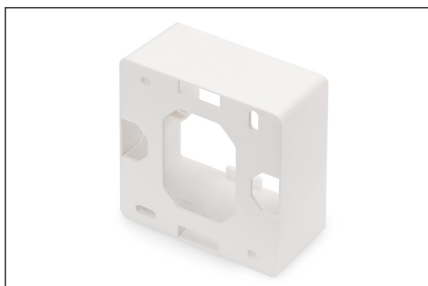

More images: