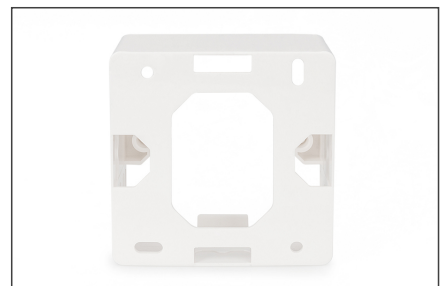

More images: