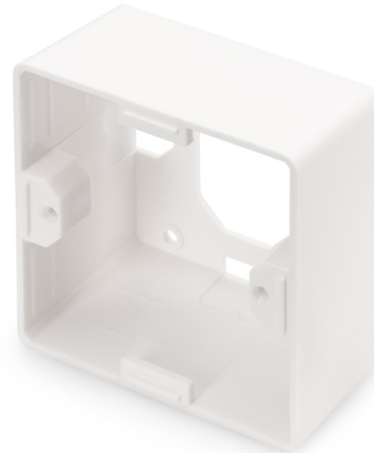

DIGITUS Surface Mountbox 80x80 mm for Keystone Walloutlet, German Type

DN-93803
EAN 4016032259367

DN-93803 OG kutija Digitus 80×80×40mm-D 80x80x42 mm, color pure white, German layout

The DIGITUS® Surface mount boxes for keystone outlets are the perfect solution to extend your data outlets. Available layouts: German, French, British.

- Layout keystone entry: 45° outlet
- Area of application: Cavity socket, trunking, surface mount box
- Norms: ISO/IEC 11801 3rd Ed., EN 50173-1, EIA/TIA 568-C
- General properties:
- Suitable for installation in trunking, flush and surface mount
- Central ground connection
- Integrated dust cover

- Plastic label field
- Design compatible to current switch ranges of switch manufacturers
- Technical properties:
- Wall outlet material: Die-cast metal
- Central plate material: ABS UL 94V-0
- Frame material: ABS UL 94V-0
- Surface mount box material: ABS UL 94V-0
- Physical properties:
- Operation temperature: -20° C to +70 °C (ISO/IEC 11801, EN 50173-1, ANSI/TIA/EIA 568 C)
- Colour: White RAL9003