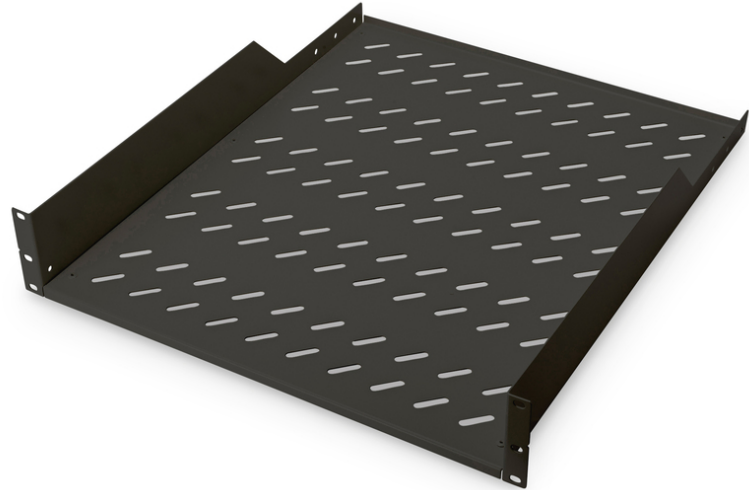

# DIGITUS Shelf for Fixed Installation in 483 mm (19") Cabinets

DN-19 TRAY-2-55-SW  
EAN 4016032256830

**2U fixed shelf for racks from 800 mm depth 88x482x549 mm, up to 25 kg, black (RAL 9005)**

The shelves for fixed mounting can be installed easy on the two front 483 mm (19") profile rails of your 483 mm (19") network- or server cabinet. Due to their stable, perforated steel sheet with a high load capacity, they are the optimal surface for components which are not 483 mm (19") suitable.

- Fixed installation
- sturdy, perforated steel sheet
- incl. fixing material

- 2-point fixing (front 19" profile rails)
- Boja: crna, RAL 9005
- Jedinice: 2
- Kapacitet opterećenja: 25 kg
- Vrsta montaže: Fiksna montaža
- Inčni faktor oblika (IEC 60297): 482,6 mm (19")
- Prikladna dubina ormara: ≥ 800 mm