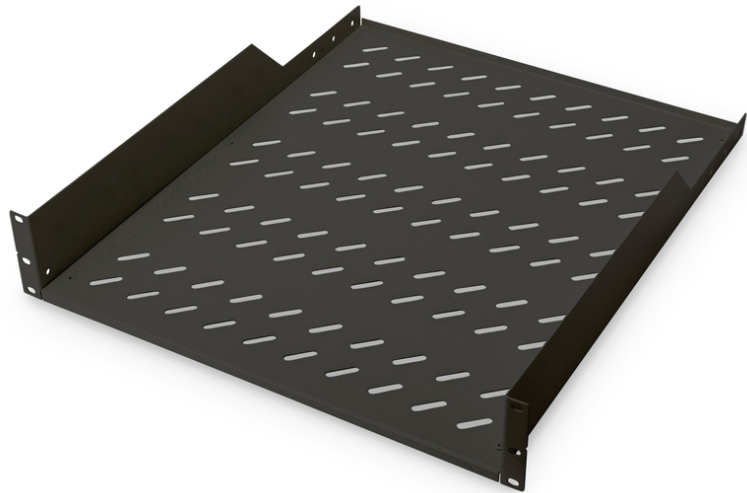

DIGITUS Shelf for Fixed Installation in 483 mm (19") Cabinets

DN-19 TRAY-2-55-SW
EAN 4016032256830

2U fixed shelf for racks from 800 mm depth 88x482x549 mm, up to 25 kg, black (RAL 9005)

The shelves for fixed mounting can be installed easy on the two front 483 mm (19") profile rails of your 483 mm (19") network- or server cabinet. Due to their stable, perforated steel sheet with a high load capacity, they are the optimal surface for components which are not 483 mm (19") suitable.

- Fixed installation
- sturdy, perforated steel sheet
- incl. fixing material

- 2-point fixing (front 19" profile rails)
- Boja: crna, RAL 9005
- Jedinice: 2
- Kapacitet opterećenja: 25 kg
- Vrsta montaže: Fiksna montaža
- Inčni faktor oblika (IEC 60297): 482,6 mm (19")
- Prikladna dubina ormara: ≥ 800 mm