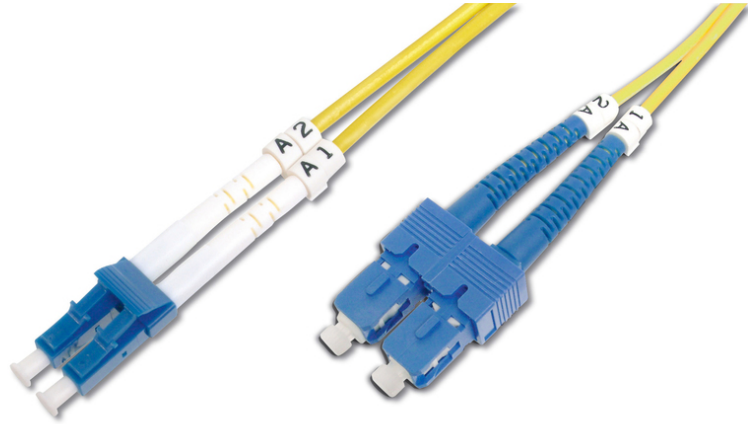

DIGITUS Fiber Optic Singlemode Patch Cord, LC / SC

DK-2932-05
EAN 4016032249665

FO patch cord, duplex, LC to SC SM OS2 09/125 μ, 5 m

FO patch cord, duplex, LC to SC, SM OS2 09/125 μ, 5 m

Future-oriented standards and high-end quality for your network.

- Duplex cable
- LSOH
- Connector with ceramic ferrule
- Cable diameter 2 mm
- Single packed with test-report
- Assortment: Fiber Optic Patch Cables
- Boot: single-color

- Cable diameter: 2 mm
- Cable type: I-VH 2E9/125μ
- Color cable: yellow
- Connector 1: LC
- Connector 2: SC
- Fiber class: OS2
- Fiber diameter: 9/125μ
- Mode: Singlemode
- Packaging: DIGITUS Polybag
- Length: 5 m

More images:

Part No.	DK-2932-05			
Lenght	5 m			
Cable Type	Duplex SM 9/125		OS2 LSZH	
	END A		END B	
Connector Type	LC		SC	
Insertion Loss (dB)	0.17	0.17	0.10	0.21
Return Loss (dB)	53.7	54.7	53.1	54.3
Q.C.	PASS			