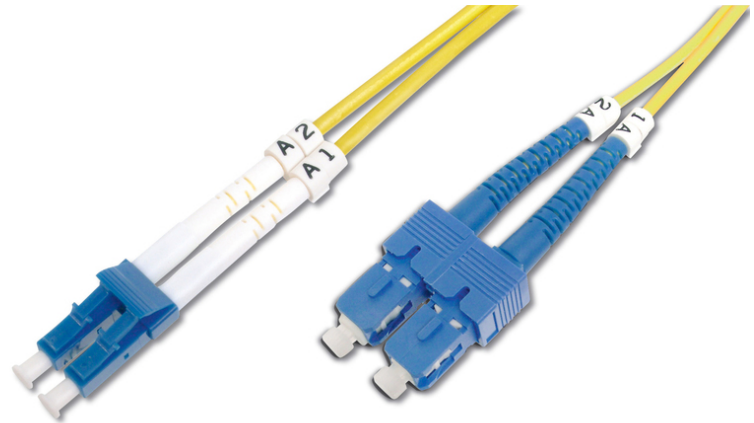

# DIGITUS Fiber Optic Singlemode Patch Cord, LC / SC

**DK-2932-03**  
**EAN 4016032249658**

**FO patch cord, duplex, LC to SC SM OS2 09/125 μ, 3 m**

FO patch cord, duplex, LC to SC, SM OS2 09/125 μ, 3 m

**Future-oriented standards and high-end quality for your network.**

- Duplex cable
- LSOH
- Connector with ceramic ferrule
- Cable diameter 2 mm
- Single packed with test-report
- Assortment: Fiber Optic Patch Cables
- Boot: single-color

- Cable diameter: 2 mm
- Cable type: I-VH 2E9/125μ
- Color cable: yellow
- Connector 1: LC
- Connector 2: SC
- Fiber class: OS2
- Fiber diameter: 9/125μ
- Mode: Singlemode
- Packaging: DIGITUS Polybag
- Length: 3 m

**More images:**

Part No.	DK-2932-03			
Lenght	3 m			
Cable Type	Duplex SM 9/125		OS2 LSZH	
	END A	END B		
Connector Type	LC	SC		
Insertion Loss (dB)	0.17	0.17	0.10	0.21
Return Loss (dB)	53.7	54.7	53.1	54.3
Q.C.	PASS			