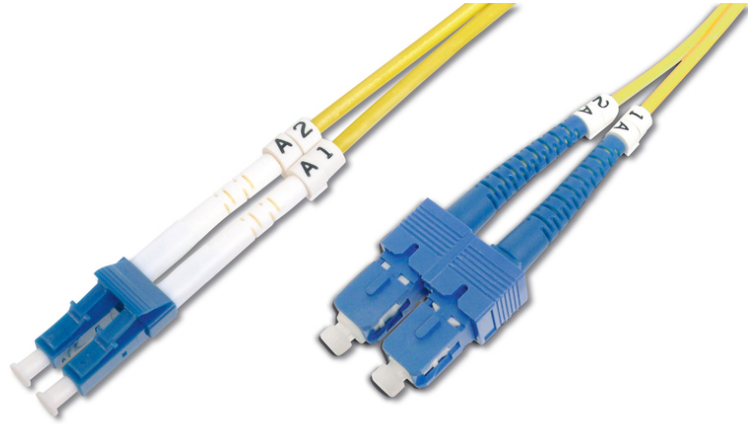

DIGITUS Fiber Optic Singlemode Patch Cord, LC / SC

DK-2932-02
EAN 4016032249641

FO patch cord, duplex, LC to SC SM OS2 09/125 μ, 2 m

FO patch cord, duplex, LC to SC, SM OS2 09/125 μ, 2 m

Future-oriented standards and high-end quality for your network.

- Duplex cable
- LSOH
- Connector with ceramic ferrule
- Cable diameter 2 mm
- Single packed with test-report
- Assortment: Fiber Optic Patch Cables
- Boot: single-color

- Cable diameter: 2 mm
- Cable type: I-VH 2E9/125μ
- Color cable: yellow
- Connector 1: LC
- Connector 2: SC
- Fiber class: OS2
- Fiber diameter: 9/125μ
- Mode: Singlemode
- Packaging: DIGITUS Polybag
- Length: 2 m

More images:

Part No.	DK-2932-02			
Length	2 m			
Cable Type	Duplex SM 9/125		OS2 LSZH	
	END A		END B	
Connector Type	LC		SC	
Insertion Loss (dB)	0.17	0.17	0.10	0.21
	53.7	54.7	53.1	54.3
Return Loss (dB)	PASS			