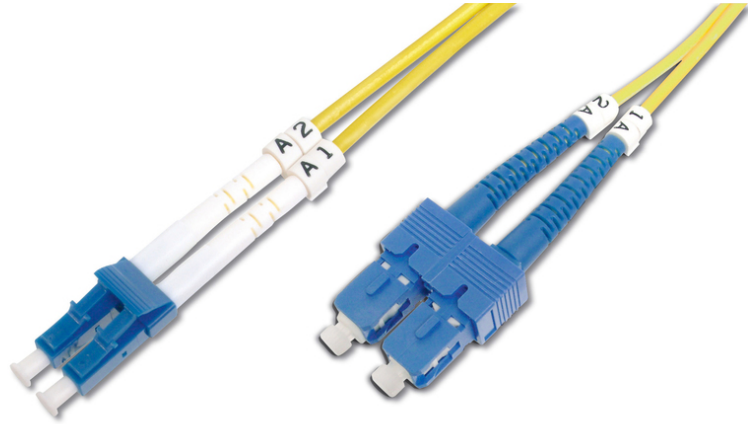

# DIGITUS Fiber Optic Singlemode Patch Cord, LC / SC

DK-2932-02  
EAN 4016032249641

**FO patch cord, duplex, LC to SC SM OS2 09/125 μ, 2 m**

FO patch cord, duplex, LC to SC, SM OS2 09/125 μ, 2 m

**Future-oriented standards and high-end quality for your network.**

- Duplex cable
- LSOH
- Connector with ceramic ferrule
- Cable diameter 2 mm
- Single packed with test-report
- Assortment: Fiber Optic Patch Cables
- Boot: single-color

- Cable diameter: 2 mm
- Cable type: I-VH 2E9/125μ
- Color cable: yellow
- Connector 1: LC
- Connector 2: SC
- Fiber class: OS2
- Fiber diameter: 9/125μ
- Mode: Singlemode
- Packaging: DIGITUS Polybag
- Length: 2 m

**More images:**

Part No.	DK-2932-02			
Length	2 m			
Cable Type	Duplex SM 9/125		OS2 LSZH	
	END A	END B		
Connector Type	LC	SC		
Insertion Loss (dB)	0.17	0.17	0.10	0.21
	Return Loss (dB)	53.7	54.7	53.1
Q.C.	PASS			