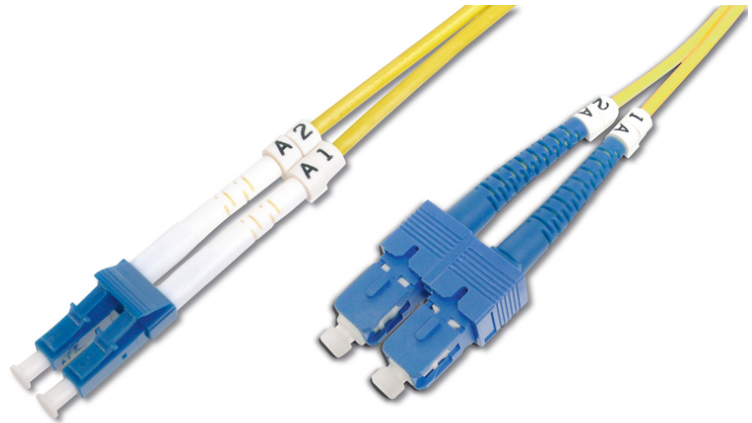

# DIGITUS Fiber Optic Singlemode Patch Cord, LC / SC

DK-2932-01  
EAN 4016032249634

**FO patch cord, duplex, LC to SC SM OS2 09/125 μ, 1 m**

FO patch cord, duplex, LC to SC, SM OS2 09/125 μ, 1 m

**Future-oriented standards and high-end quality for your network.**

- Duplex cable
- LSOH
- Connector with ceramic ferrule
- Cable diameter 2 mm
- Single packed with test-report
- Assortment: Fiber Optic Patch Cables
- Boot: single-color

- Cable diameter: 2 mm
- Cable type: I-VH 2E9/125μ
- Color cable: yellow
- Connector 1: LC
- Connector 2: SC
- Fiber class: OS2
- Fiber diameter: 9/125μ
- Mode: Singlemode
- Packaging: DIGITUS Polybag
- Length: 1 m

**More images:**

Part No.	DK-2932-01			
Lenght	1 m			
Cable Type	Duplex SM 9/125		OS2 LSZH	
	END A		END B	
Connector Type	LC		SC	
Insertion Loss (dB)	0.17	0.17	0.10	0.21
Return Loss (dB)	53.7	54.7	53.1	54.3
Q.C.	PASS			