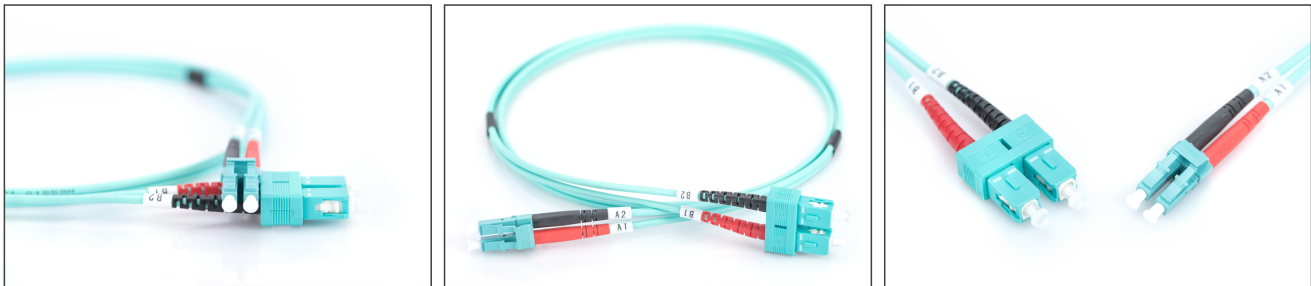

# DIGITUS Fiber Optic Multimode Patch Cord, OM 3, LC / SC

DK-2532-02/3  
 EAN 4016032249580

**FO patch cord, duplex, LC to SC MM OM3 50/125 μ, 2 m**

FO patch cord, duplex, LC to SC,MM OM3 50/125 μ, 2 m

**Future-oriented standards and high-end quality for your network.**

- Duplex cable
- LSOH
- Connector with ceramic ferrule
- Cable diameter 2 mm
- Single packed with test-report
- Assortment: Fiber Optic Patch Cables
- Boot: two-color

- Cable diameter: 2 mm
- Cable type: I-VH 2G50/125μ
- Color cable: aqua
- Connector 1: LC
- Connector 2: SC
- Fiber class: OM3
- Fiber diameter: 50/125μ
- Mode: Multimode
- Packaging: DIGITUS Polybag
- Length: 2 m

**More images:**

Part No.	DK-2532-02/3			
Lenght	2 m			
Cable Type	Duplex MM 50/125		OM3 LSZH	
	END A		END B	
Connector Type	LC		SC	
	0.17	0.1	0.14	0.08
Insertion Loss (dB)	32.2	39.2	34.9	35.3
Return Loss (dB)	PASS			
Q.C.				