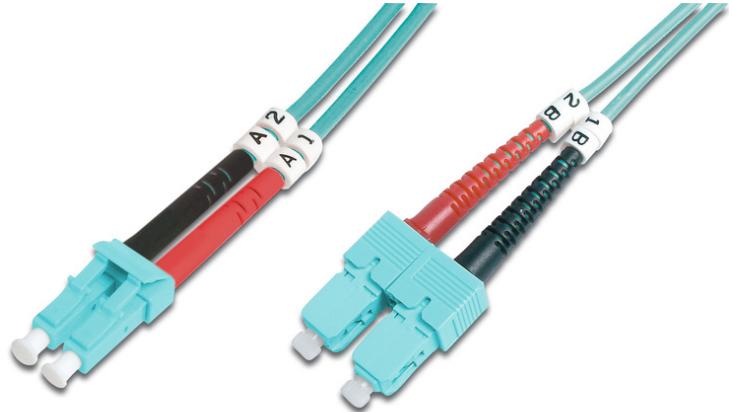

# DIGITUS Fiber Optic Multimode Patch Cord, OM 3, LC / SC

DK-2532-02/3  
 EAN 4016032249580

**FO patch cord, duplex, LC to SC MM OM3 50/125 μ, 2 m**

FO patch cord, duplex, LC to SC,MM OM3 50/125 μ, 2 m

**Future-oriented standards and high-end quality for your network.**

- Duplex cable
- LSOH
- Connector with ceramic ferrule
- Cable diameter 2 mm
- Single packed with test-report
- Assortment: Fiber Optic Patch Cables
- Boot: two-color

- Cable diameter: 2 mm
- Cable type: I-VH 2G50/125μ
- Color cable: aqua
- Connector 1: LC
- Connector 2: SC
- Fiber class: OM3
- Fiber diameter: 50/125μ
- Mode: Multimode
- Packaging: DIGITUS Polybag
- Length: 2 m

**More images:**

Part No.	DK-2532-02/3			
Lenght	2 m			
Cable Type	Duplex MM 50/125		OM3 LSZH	
	END A		END B	
Connector Type	LC		SC	
	0.17	0.1	0.14	0.08
Insertion Loss (dB)	32.2	39.2	34.9	35.3
Return Loss (dB)	PASS			
Q.C.				