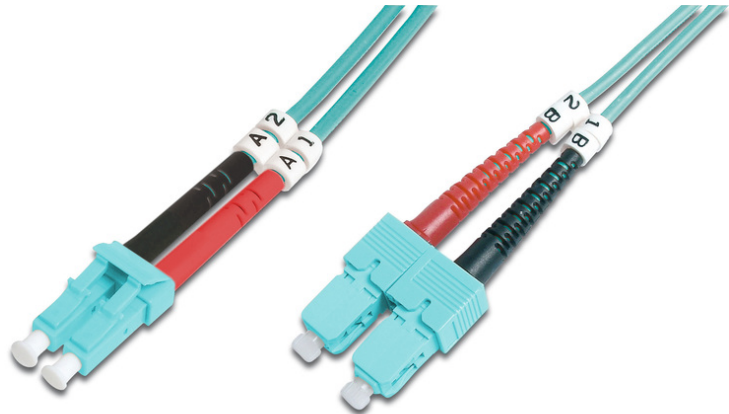

DIGITUS Fiber Optic Multimode Patch Cord, OM 3, LC / SC

DK-2532-02/3
 EAN 4016032249580

FO patch cord, duplex, LC to SC MM OM3 50/125 μ, 2 m

FO patch cord, duplex, LC to SC,MM OM3 50/125 μ, 2 m

Future-oriented standards and high-end quality for your network.

- Duplex cable
- LSOH
- Connector with ceramic ferrule
- Cable diameter 2 mm
- Single packed with test-report
- Assortment: Fiber Optic Patch Cables
- Boot: two-color

- Cable diameter: 2 mm
- Cable type: I-VH 2G50/125μ
- Color cable: aqua
- Connector 1: LC
- Connector 2: SC
- Fiber class: OM3
- Fiber diameter: 50/125μ
- Mode: Multimode
- Packaging: DIGITUS Polybag
- Length: 2 m

More images:

Part No.	DK-2532-02/3			
Lenght	2 m			
Cable Type	Duplex MM 50/125		OM3 LSZH	
	END A		END B	
Connector Type	LC		SC	
	0.17	0.1	0.14	0.08
Insertion Loss (dB)	32.2	39.2	34.9	35.3
Return Loss (dB)	PASS			
Q.C.	PASS			