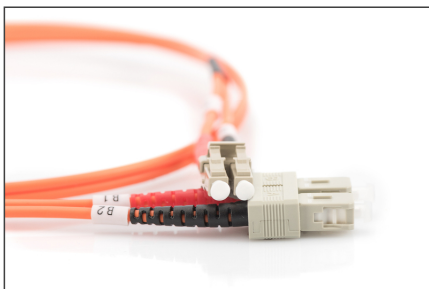

Fiber Optic Multimode Patch Cord, LC / SC

DK-2532-03
EAN 4016032249412

FO patch cord, duplex, LC to SC MM OM2 50/125 μ , 3 m

FO patch cord, duplex, LC to SC, MM OM2 50/125 μ , 3 m

Future-oriented standards and high-end quality for your network.

- Duplex cable
- LSOH
- Connector with ceramic ferrule
- Cable diameter 2 mm
- Single packed with test-report
- Assortment: Fiber Optic Patch Cables

- Boot: two-color
- Cable type: I-VH 2G50/125 μ
- Color cable: orange
- Connector 1: LC
- Connector 2: SC
- Fiber class: OM2
- Fiber diameter: 50/125 μ
- Mode: Multimode
- Packaging: DIGITUS Polybag
- Length: 3 m

More images:

Part No.	DK-2532-03			
Lenght	3 m			
Cable Type	Duplex MM 50/125		OM2 LSZH	
	END A		END B	
Connector Type	LC		SC	
Insertion Loss (dB)	0.1	0.06	0.12	0.11
Return Loss (dB)	31.9	31.3	33.1	35.9
Q.C.	PASS			