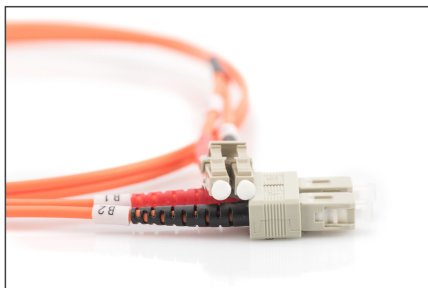

DIGITUS Fiber Optic Multimode Patch Cord, LC / SC

DK-2532-03
EAN 4016032249412

FO patch cord, duplex, LC to SC MM OM2 50/125 μ, 3 m

FO patch cord, duplex, LC to SC,MM OM2 50/125 μ, 3 m

Future-oriented standards and high-end quality for your network.

- Duplex cable
- LSOH
- Connector with ceramic ferrule
- Cable diameter 2 mm
- Single packed with test-report
- Assortment: Fiber Optic Patch Cables

- Boot: two-color
- Cable type: I-VH 2G50/125μ
- Color cable: orange
- Connector 1: LC
- Connector 2: SC
- Fiber class: OM2
- Fiber diameter: 50/125μ
- Mode: Multimode
- Packaging: DIGITUS Polybag
- Length: 3 m

More images:

Part No.	DK-2532-03			
Lenght	3 m			
Cable Type	Duplex MM 50/125		OM2 LSZH	
	END A		END B	
Connector Type	LC		SC	
	0.1	0.06	0.12	0.11
Insertion Loss (dB)	31.9	31.3	33.1	35.9
Return Loss (dB)	PASS			
Q.C.				