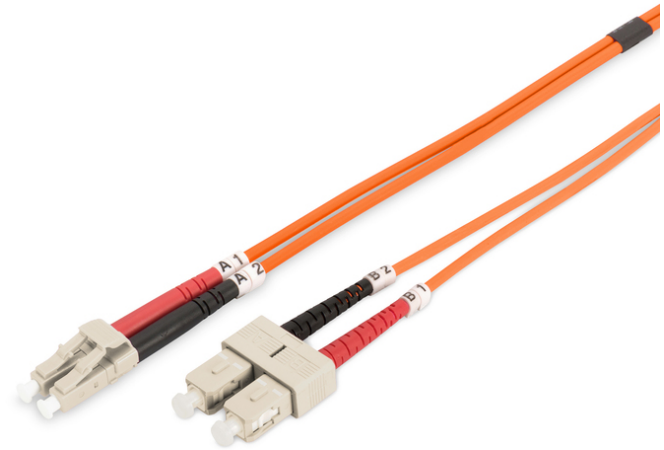

DIGITUS Fiber Optic Multimode Patch Cord, LC / SC

DK-2532-03
EAN 4016032249412

FO patch cord, duplex, LC to SC MM OM2 50/125 μ, 3 m

FO patch cord, duplex, LC to SC,MM OM2 50/125 μ, 3 m

Future-oriented standards and high-end quality for your network.

- Duplex cable
- LSOH
- Connector with ceramic ferrule
- Cable diameter 2 mm
- Single packed with test-report
- Assortment: Fiber Optic Patch Cables

- Boot: two-color
- Cable type: I-VH 2G50/125μ
- Color cable: orange
- Connector 1: LC
- Connector 2: SC
- Fiber class: OM2
- Fiber diameter: 50/125μ
- Mode: Multimode
- Packaging: DIGITUS Polybag
- Length: 3 m

More images:

Part No.	DK-2532-03			
Lenght	3 m			
Cable Type	Duplex MM 50/125		OM2 LSZH	
	END A		END B	
Connector Type	LC		SC	
	0.1	0.06	0.12	0.11
Insertion Loss (dB)	31.9	31.3	33.1	35.9
Return Loss (dB)	PASS			
Q.C.				