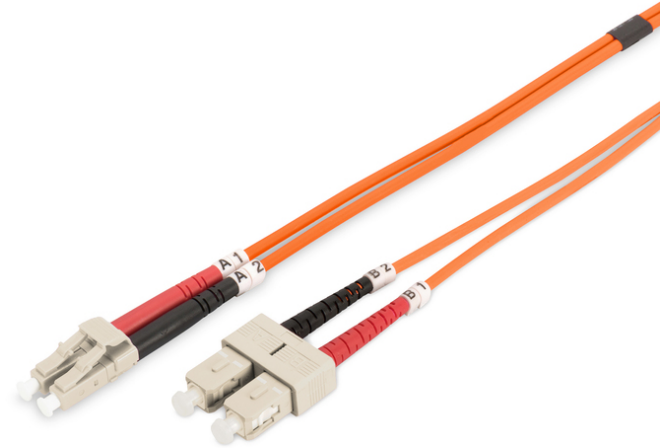

DIGITUS Fiber Optic Multimode Patch Cord, LC / SC

DK-2532-02
 EAN 4016032249405

FO patch cord, duplex, LC to SC MM OM2 50/125 μ, 2 m

FO patch cord, duplex, LC to SC,MM OM2 50/125 μ, 2 m

Future-oriented standards and high-end quality for your network.

- Duplex cable
- LSOH
- Connector with ceramic ferrule
- Cable diameter 2 mm
- Single packed with test-report
- Assortment: Fiber Optic Patch Cables

- Boot: two-color
- Cable type: I-VH 2G50/125μ
- Color cable: orange
- Connector 1: LC
- Connector 2: SC
- Fiber class: OM2
- Fiber diameter: 50/125μ
- Mode: Multimode
- Packaging: DIGITUS Polybag
- Length: 2 m

More images:

Part No.	DK-2532-02			
Lenght	2 m			
Cable Type	Duplex MM 50/125		OM2 LSZH	
	END A		END B	
Connector Type	LC		SC	
	0.1	0.06	0.12	0.11
Insertion Loss (dB)	31.9	31.3	33.1	35.9
Return Loss (dB)	PASS			
Q.C.				