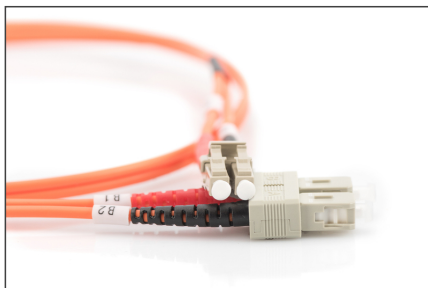

DIGITUS Fiber Optic Multimode Patch Cord, LC / SC

DK-2532-02
 EAN 4016032249405

FO patch cord, duplex, LC to SC MM OM2 50/125 μ, 2 m

FO patch cord, duplex, LC to SC,MM OM2 50/125 μ, 2 m

Future-oriented standards and high-end quality for your network.

- Duplex cable
- LSOH
- Connector with ceramic ferrule
- Cable diameter 2 mm
- Single packed with test-report
- Assortment: Fiber Optic Patch Cables

- Boot: two-color
- Cable type: I-VH 2G50/125μ
- Color cable: orange
- Connector 1: LC
- Connector 2: SC
- Fiber class: OM2
- Fiber diameter: 50/125μ
- Mode: Multimode
- Packaging: DIGITUS Polybag
- Length: 2 m

More images:

Part No.	DK-2532-02			
Lenght	2 m			
Cable Type	Duplex MM 50/125		OM2 LSZH	
	END A		END B	
Connector Type	LC		SC	
	0.1	0.06	0.12	0.11
Insertion Loss (dB)	31.9	31.3	33.1	35.9
Return Loss (dB)	PASS			
Q.C.				