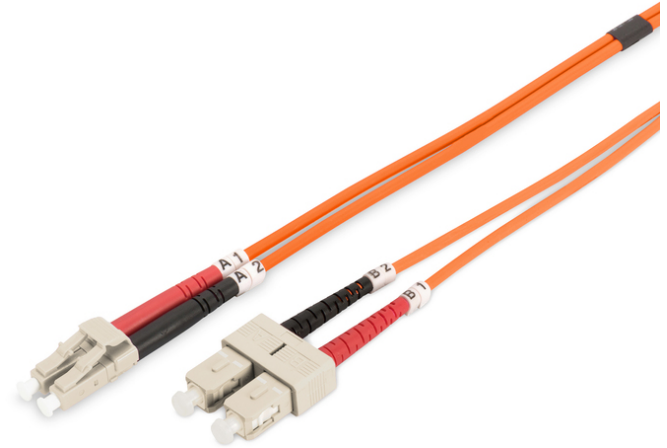

DIGITUS Fiber Optic Multimode Patch Cord, LC / SC

DK-2532-01
EAN 4016032249399

FO patch cord, duplex, LC to SC MM OM2 50/125 μ, 1 m

FO patch cord, duplex, LC to SC,MM OM2 50/125 μ, 1 m

Future-oriented standards and high-end quality for your network.

- Duplex cable
- LSOH
- Connector with ceramic ferrule
- Cable diameter 2 mm
- Single packed with test-report
- Assortment: Fiber Optic Patch Cables

- Boot: two-color
- Cable type: I-VH 2G50/125μ
- Color cable: orange
- Connector 1: LC
- Connector 2: SC
- Fiber class: OM2
- Fiber diameter: 50/125μ
- Mode: Multimode
- Packaging: DIGITUS Polybag
- Length: 1 m

More images:

Part No.	DK-2532-01			
Lenght	1 m			
Cable Type	Duplex MM 50/125	OM2 LSZH		
Connector Type	END A		END B	
	LC		SC	
Insertion Loss (dB)	0.1	0.06	0.12	0.11
Return Loss (dB)	31.9	31.3	33.1	35.9
Q.C.	PASS			