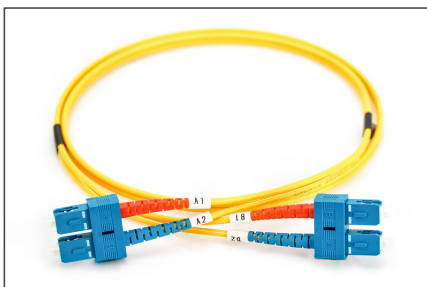

DIGITUS Fiber Optic Singlemode Patch Cord, SC / SC

DK-2922-10
EAN 4016032248781

FO patch cord, duplex, SC to SC SM OS2 09/125 μ, 10 m
 FO patch cord, duplex, SC to SC, SM OS2 09/125 μ, 10 m
Future-oriented standards and high-end quality for your network.

- Duplex cable
- LSOH
- Connector with ceramic ferrule
- Cable diameter 2 mm
- Single packed with test-report
- Assortment: Fiber Optic Patch Cables
- Boot: single-color

- Cable diameter: 2 mm
- Cable type: I-VH 2E9/125μ
- Color cable: yellow
- Connector 1: SC
- Connector 2: SC
- Fiber class: OS2
- Fiber diameter: 9/125μ
- Mode: Singlemode
- Packaging: DIGITUS Polybag
- Length: 10 m

More images:

Part No.	DK-2922-10			
Length	10 m			
Cable Type	Duplex SM 9/125		OS2 LSZH	
	END A		END B	
Connector Type	SC		SC	
Insertion Loss (dB)	0.11	0.15	0.15	0.19
	53.7	50.9	52.8	51.4
Return Loss (dB)				
Q.C.	PASS			