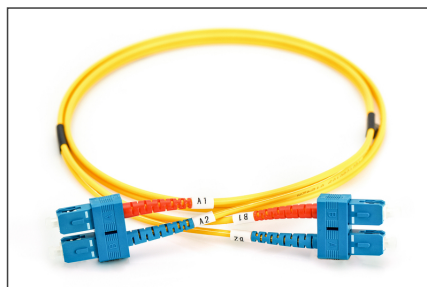

DIGITUS Fiber Optic Singlemode Patch Cord, SC / SC

DK-2922-02
EAN 4016032248743

FO patch cord, duplex, SC to SC SM OS2 09/125 μ , 2 m

FO patch cord, duplex, SC to SC, SM OS2 09/125 μ , 2 m

Future-oriented standards and high-end quality for your network.

- Duplex cable
- LSOH
- Connector with ceramic ferrule
- Cable diameter 2 mm
- Single packed with test-report
- Assortment: Fiber Optic Patch Cables
- Boot: single-color

- Cable diameter: 2 mm
- Cable type: I-VH 2E9/125 μ
- Color cable: yellow
- Connector 1: SC
- Connector 2: SC
- Fiber class: OS2
- Fiber diameter: 9/125 μ
- Mode: Singlemode
- Packaging: DIGITUS Polybag
- Length: 2 m

More images:

Part No.	DK-2922-02			
Lenght	2 m			
Cable Type	Duplex SM 9/125		OS2 LSZH	
	END A		END B	
Connector Type	SC		SC	
	SC		SC	
Insertion Loss (dB)	0.11	0.15	0.15	0.19
Return Loss (dB)	53.7	50.9	52.8	51.4
Q.C.	PASS			