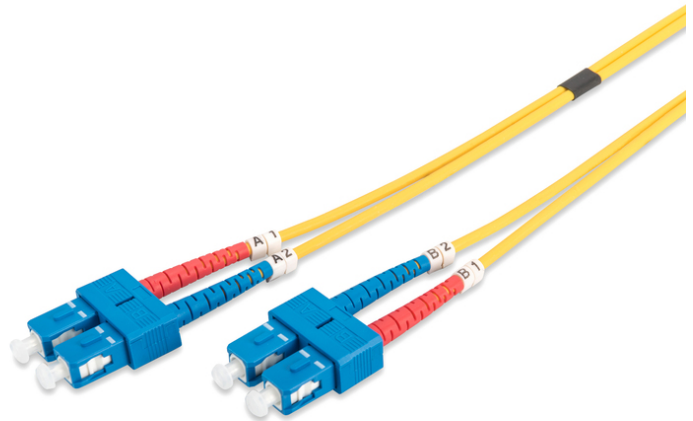

DIGITUS Fiber Optic Singlemode Patch Cord, SC / SC

DK-2922-02
EAN 4016032248743

FO patch cord, duplex, SC to SC SM OS2 09/125 μ , 2 m

FO patch cord, duplex, SC to SC, SM OS2 09/125 μ , 2 m

Future-oriented standards and high-end quality for your network.

- Duplex cable
- LSOH
- Connector with ceramic ferrule
- Cable diameter 2 mm
- Single packed with test-report
- Assortment: Fiber Optic Patch Cables
- Boot: single-color

- Cable diameter: 2 mm
- Cable type: I-VH 2E9/125 μ
- Color cable: yellow
- Connector 1: SC
- Connector 2: SC
- Fiber class: OS2
- Fiber diameter: 9/125 μ
- Mode: Singlemode
- Packaging: DIGITUS Polybag
- Length: 2 m

More images:

Part No.	DK-2922-02			
Lenght	2 m			
Cable Type	Duplex SM 9/125		OS2 LSZH	
	END A		END B	
Connector Type	SC		SC	
Insertion Loss (dB)	0.11	0.15	0.15	0.19
Return Loss (dB)	53.7	50.9	52.8	51.4
Q.C.	PASS			