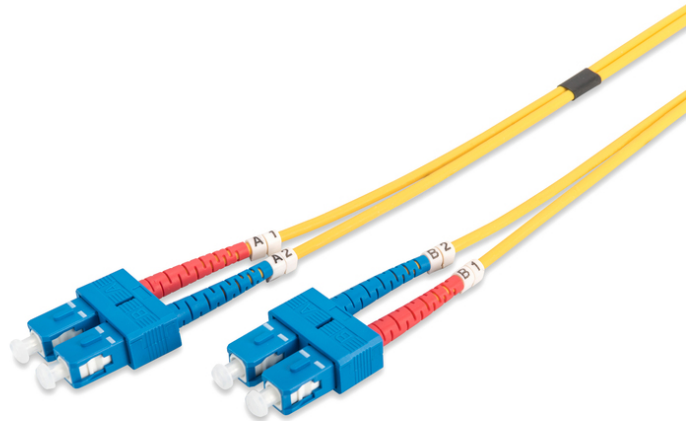

DIGITUS Fiber Optic Singlemode Patch Cord, SC / SC

DK-2922-02
EAN 4016032248743

FO patch cord, duplex, SC to SC SM OS2 09/125 μ , 2 m

FO patch cord, duplex, SC to SC, SM OS2 09/125 μ , 2 m

Future-oriented standards and high-end quality for your network.

- Duplex cable
- LSOH
- Connector with ceramic ferrule
- Cable diameter 2 mm
- Single packed with test-report
- Assortment: Fiber Optic Patch Cables
- Boot: single-color

- Cable diameter: 2 mm
- Cable type: I-VH 2E9/125 μ
- Color cable: yellow
- Connector 1: SC
- Connector 2: SC
- Fiber class: OS2
- Fiber diameter: 9/125 μ
- Mode: Singlemode
- Packaging: DIGITUS Polybag
- Length: 2 m

More images:

Part No.	DK-2922-02			
Lenght	2 m			
Cable Type	Duplex SM 9/125		OS2 LSZH	
	END A		END B	
Connector Type	SC		SC	
	SC		SC	
Insertion Loss (dB)	0.11	0.15	0.15	0.19
Return Loss (dB)	53.7	50.9	52.8	51.4
Q.C.	PASS			