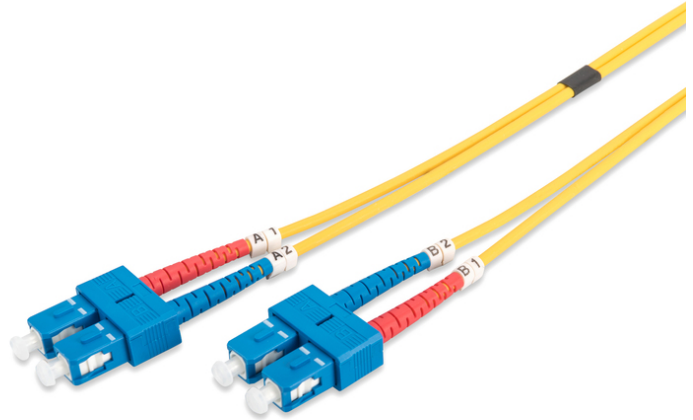

DIGITUS Fiber Optic Singlemode Patch Cord, SC / SC

DK-2922-01
EAN 4016032248736

FO patch cord, duplex, SC to SC SM OS2 09/125 μ, 1 m

FO patch cord, duplex, SC to SC, SM OS2 09/125 μ, 1 m

Future-oriented standards and high-end quality for your network.

- Duplex cable
- LSOH
- Connector with ceramic ferrule
- Cable diameter 2 mm
- Single packed with test-report
- Assortment: Fiber Optic Patch Cables
- Boot: single-color

- Cable diameter: 2 mm
- Cable type: I-VH 2E9/125μ
- Color cable: yellow
- Connector 1: SC
- Connector 2: SC
- Fiber class: OS2
- Fiber diameter: 9/125μ
- Mode: Singlemode
- Packaging: DIGITUS Polybag
- Length: 1 m

More images:

Part No.	DK-2922-01			
Lenght	1 m			
Cable Type	Duplex SM 9/125		OS2 LSZH	
	END A		END B	
Connector Type	SC		SC	
Insertion Loss (dB)	0.11	0.15	0.15	0.19
Return Loss (dB)	53.7	50.9	52.8	51.4
Q.C.	PASS			