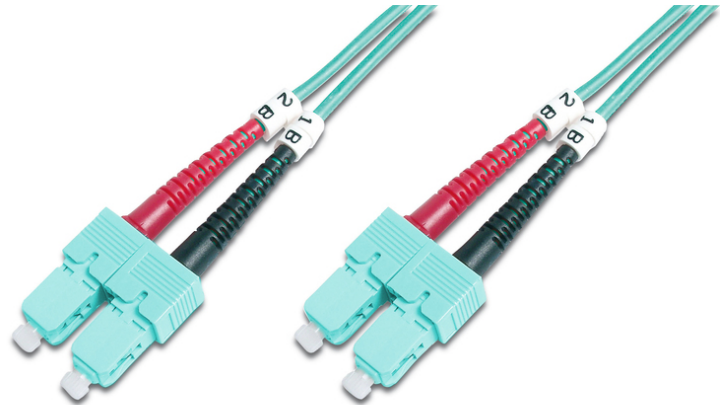

DIGITUS Fiber Optic Multimode Patch Cord, OM 3, SC / SC

DK-2522-10/3
 EAN 4016032248729

FO patch cord, duplex, SC to SC MM OM3 50/125 μ, 10 m

FO patch cord, duplex, SC to SC,MM OM3 50/125 μ, 10 m

Future-oriented standards and high-end quality for your network.

- Duplex cable
- LSOH
- Connector with ceramic ferrule
- Cable diameter 2 mm
- Single packed with test-report
- Assortment: Fiber Optic Patch Cables
- Boot: two-color

- Cable diameter: 2 mm
- Cable type: I-VH 2G50/125μ
- Color cable: aqua
- Connector 1: SC
- Connector 2: SC
- Fiber class: OM3
- Fiber diameter: 50/125μ
- Mode: Multimode
- Packaging: DIGITUS Polybag
- Length: 10 m

More images:

Part No.	DK-2522-10/3			
Lenght	10 m			
Cable Type	Duplex MM 50/125		OM3 LSZH	
	END A		END B	
Connector Type	SC		SC	
Insertion Loss (dB)	0.25	0.25	0.12	0.18
Return Loss (dB)	31.5	30.2	32.7	34.7
Q.C.	PASS			