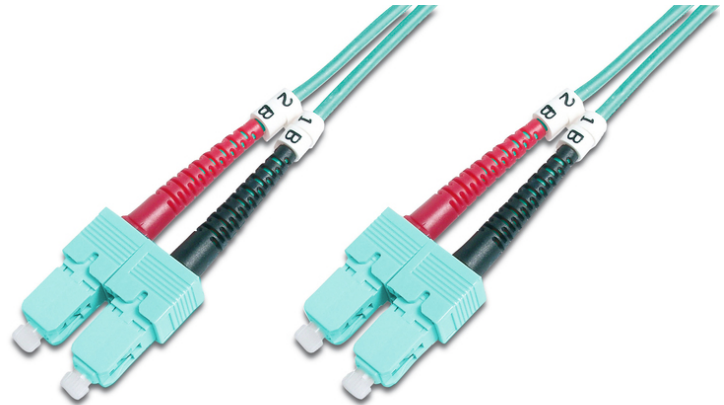

# DIGITUS Fiber Optic Multimode Patch Cord, OM 3, SC / SC

DK-2522-02/3  
EAN 4016032248545

**FO patch cord, duplex, SC to SC MM OM3 50/125 μ, 2 m**

FO patch cord, duplex, SC to SC,MM OM3 50/125 μ, 2 m

**Future-oriented standards and high-end quality for your network.**

- Duplex cable
- LSOH
- Connector with ceramic ferrule
- Cable diameter 2 mm
- Single packed with test-report
- Assortment: Fiber Optic Patch Cables
- Boot: two-color

- Cable diameter: 2 mm
- Cable type: I-VH 2G50/125μ
- Color cable: aqua
- Connector 1: SC
- Connector 2: SC
- Fiber class: OM3
- Fiber diameter: 50/125μ
- Mode: Multimode
- Packaging: DIGITUS Polybag
- Length: 2 m

**More images:**

Part No.	DK-2522-02/3			
Lenght	2 m			
Cable Type	Duplex MM 50/125		OM3 LSZH	
	END A		END B	
Connector Type	SC		SC	
Insertion Loss (dB)	0.25	0.25	0.12	0.18
Return Loss (dB)	31.5	30.2	32.7	34.7
Q.C.	PASS			