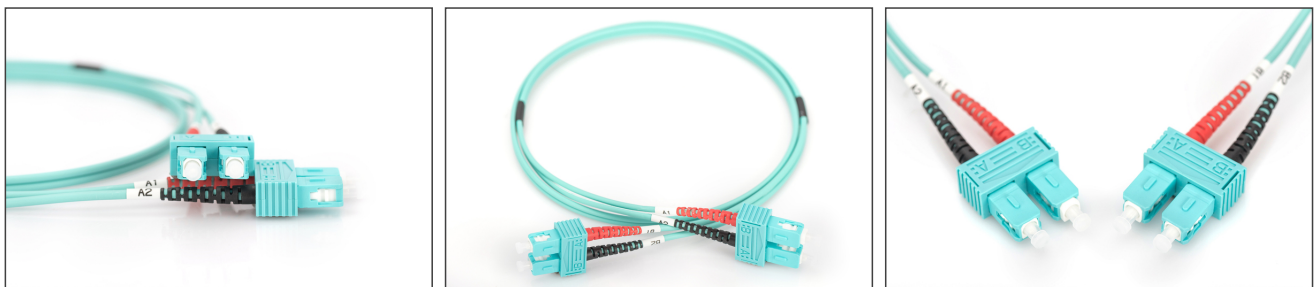

# DIGITUS Fiber Optic Multimode Patch Cord, OM 3, SC / SC

DK-2522-02/3  
 EAN 4016032248545

**FO patch cord, duplex, SC to SC MM OM3 50/125 μ, 2 m**

FO patch cord, duplex, SC to SC,MM OM3 50/125 μ, 2 m

**Future-oriented standards and high-end quality for your network.**

- Duplex cable
- LSOH
- Connector with ceramic ferrule
- Cable diameter 2 mm
- Single packed with test-report
- Assortment: Fiber Optic Patch Cables
- Boot: two-color

- Cable diameter: 2 mm
- Cable type: I-VH 2G50/125μ
- Color cable: aqua
- Connector 1: SC
- Connector 2: SC
- Fiber class: OM3
- Fiber diameter: 50/125μ
- Mode: Multimode
- Packaging: DIGITUS Polybag
- Length: 2 m

**More images:**

Part No.	DK-2522-02/3			
Lenght	2 m			
Cable Type	Duplex MM 50/125		OM3 LSZH	
	END A		END B	
Connector Type	SC		SC	
Insertion Loss (dB)	0.25	0.25	0.12	0.18
Return Loss (dB)	31.5	30.2	32.7	34.7
Q.C.	PASS			