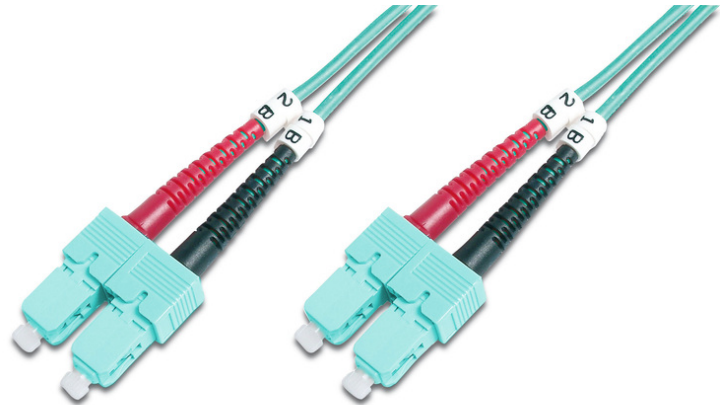

DIGITUS Fiber Optic Multimode Patch Cord, OM 3, SC / SC

DK-2522-01/3
EAN 4016032248538

FO patch cord, duplex, SC to SC MM OM3 50/125 μ, 1 m

FO patch cord, duplex, SC to SC,MM OM3 50/125 μ, 1 m

Future-oriented standards and high-end quality for your network.

- Duplex cable
- LSOH
- Connector with ceramic ferrule
- Cable diameter 2 mm
- Single packed with test-report
- Assortment: Fiber Optic Patch Cables
- Boot: two-color

- Cable diameter: 2 mm
- Cable type: I-VH 2G50/125μ
- Color cable: aqua
- Connector 1: SC
- Connector 2: SC
- Fiber class: OM3
- Fiber diameter: 50/125μ
- Mode: Multimode
- Packaging: DIGITUS Polybag
- Length: 1 m

More images:

Part No.	DK-2522-01/3			
Lenght	1 m			
Cable Type	Duplex MM 50/125		OM3 LSZH	
	END A		END B	
Connector Type	SC		SC	
Insertion Loss (dB)	0.25	0.25	0.12	0.18
Return Loss (dB)	31.5	30.2	32.7	34.7
Q.C.	PASS			