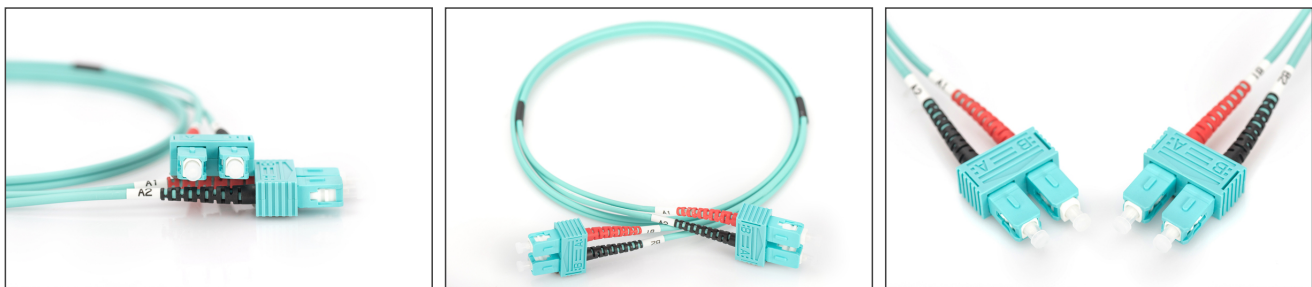

DIGITUS Fiber Optic Multimode Patch Cord, OM 3, SC / SC

DK-2522-01/3
EAN 4016032248538

FO patch cord, duplex, SC to SC MM OM3 50/125 μ, 1 m

FO patch cord, duplex, SC to SC,MM OM3 50/125 μ, 1 m

Future-oriented standards and high-end quality for your network.

- Duplex cable
- LSOH
- Connector with ceramic ferrule
- Cable diameter 2 mm
- Single packed with test-report
- Assortment: Fiber Optic Patch Cables
- Boot: two-color

- Cable diameter: 2 mm
- Cable type: I-VH 2G50/125μ
- Color cable: aqua
- Connector 1: SC
- Connector 2: SC
- Fiber class: OM3
- Fiber diameter: 50/125μ
- Mode: Multimode
- Packaging: DIGITUS Polybag
- Length: 1 m

More images:

Part No.	DK-2522-01/3			
Lenght	1 m			
Cable Type	Duplex MM 50/125		OM3 LSZH	
	END A		END B	
Connector Type	SC		SC	
Insertion Loss (dB)	0.25	0.25	0.12	0.18
Return Loss (dB)	31.5	30.2	32.7	34.7
Q.C.	PASS			