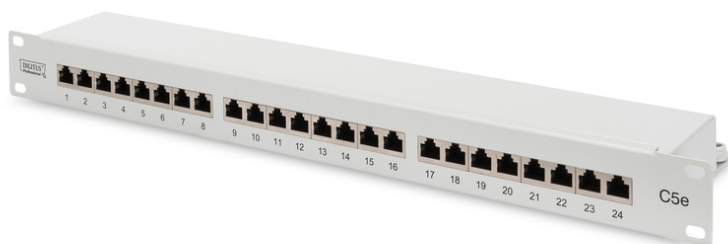

# DIGITUS CAT 5e, Class D Patch Panel

**DN-91524S**  
**EAN 4016032241522**

**CAT 5e, Class D patch panel, shielded, 24-port RJ45, 8P8C, LSA, 1U, rack mount, grey, 482x44x109**

The shielded CAT 5e Patch Panel from DIGITUS® is available as 16- or 24-port version. It is conform to the ISO/IEC 11801 and EN 50173. The housing is made of 1.5 mm galvanized, cold-rolled steel and therefore perfectly suitable for 19" rack mounting.

**Future-oriented standards and high-end quality for your network.**

- Transmission properties: Category 5e
- Area of application: Up to 100 MHz, 10/100Base-T, 1GBase-T
- Norms: ISO/IEC 11801 3rd Ed., EN 50173-1, EIA/TIA 568-C
- General properties:
- Suitable for 483 mm (19") cabinet mounting
- RJ45 female, 8P8C
- Cable installation via LSA strips, color coded according to EIA/TIA 568 A & B
- Cable fixing with smart cable ties
- Central ground connection
- 360° shield coverage
- Mechanical properties:
- Housing material: 1.5 mm galvanic cold rolled steel, acc. to EN1.4301, UNS S30400, AISI 304 and LMSAD110
- RJ45 female material: ABS UL 94V-0

- RJ45 female contact: Tinned phosphor bronze, 0.5 µ gold-plated contact
- RJ45 shielding: Tinned bronze
- LSA termination clamp: Krone LSA+, UL 94V-2, zinc plated phosphor bronze
- Ground wire: Not included
- Conductor plate: FR4, UL 94V-0
- Physical properties:
- Insertion force: 30N max. (IEC 60603-7-5)
- Retention strength: 7.7 kg between jack and plug
- Operation temperature: -20° C to +70 °C (ISO/IEC 11801, EN 50173-1, ANSI/TIA/EIA 568 C)
- Mating cycles female: > 750 acc. to ISO/IEC 11801, IEC 60603-7-5
- Clamp: > 200 acc. to ISO/IEC 11801, IEC 60603-7-5
- IDC wire size: 22 – 26 AWG solid and stranded conductor
- Insulation resistance: > 500 MOhm
- Contact resistance: < 20 MilliOhm
- Dielectric strength: 1000 VDC (Contact/Contact), 1500 VDC (Contact/Ground)
- Color: light grey, RAL 7035
- Ports: 24
- Units: 1
- Category: CAT 5e