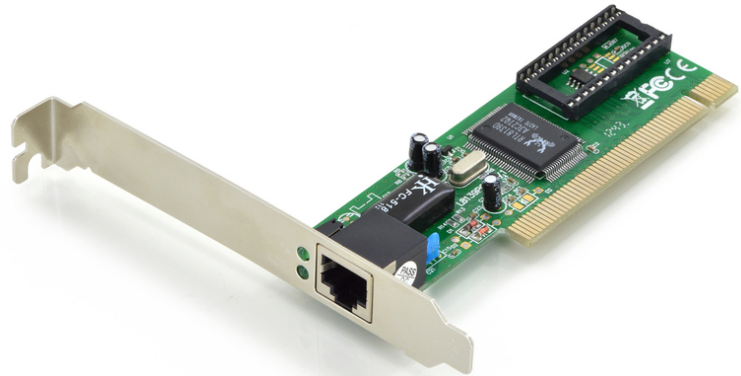

# DIGITUS Fast Ethernet PCI network card

DN-1001J  
 EAN 4016032228677

**Fast Ethernet PCI Card 10/100MBIT, Realtek 8139D, 1 RJ-45**

Fast Ethernet PCI Card, 32-bit, RTL8139D chipset

**Turns your Desktop PC into a high-bandwidth workstation or a power server running at full-duplex speed**

- Realtek chipset
- IEEE 802.3 and IEEE 802.3u compatible
- Supports 20/200 Mbps full duplex

- PCI Local Bus Rev.2.1 and 2.2 compatible
- Suitable for all typical network environments
- Supports Windows 10, 8, 7, Vista and XP