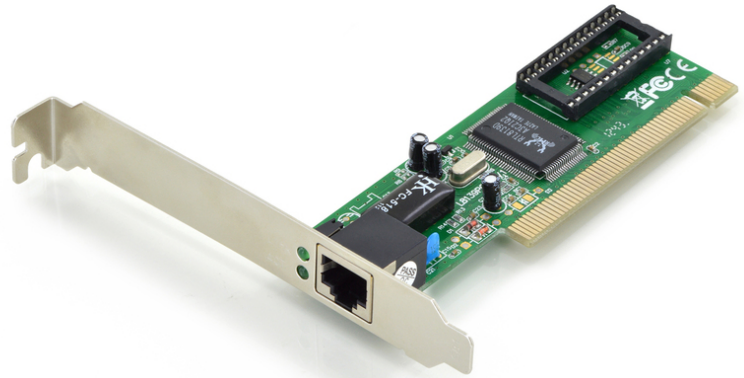

DIGITUS Fast Ethernet PCI network card

DN-1001J
EAN 4016032228677

Fast Ethernet PCI Card 32-bit, RTL8139D chipset

Fast Ethernet PCI Card, 32-bit, RTL8139D chipset

Turns your Desktop PC into a high-bandwidth workstation or a power server running at full-duplex speed

- Realtek chipset
- IEEE 802.3 and IEEE 802.3u compatible
- Supports 20/200 Mbps full duplex

- PCI Local Bus Rev.2.1 and 2.2 compatible
- Suitable for all typical network environments
- Supports Windows 10, 8, 7, Vista and XP