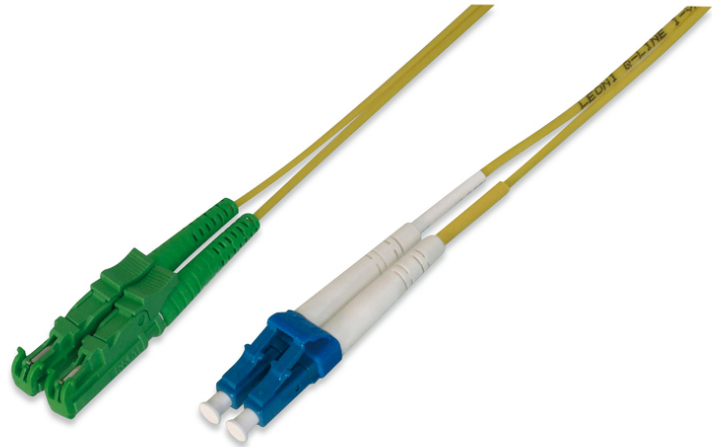

# DIGITUS Fiber Optic Patch Cord, E2000 (8° APC) to LC (UPC), Singlemode

AL-9E2000LC-05I  
EAN 4016032204794

**FO patch cord, duplex, E2000 (APC) to LC (UPC) R+M, SM OS2 09/125 μ, 5 m**

DIGITUS® Professional offers a wide range of high quality fiber optic patch cables. Practically every request and every requirement is covered by the broad range of cable types. The product range includes OM1, OM2, OM3 and OS2 versions. DIGITUS® fiber optic installation cables guarantee the best performance and fail-safety. All cables are single packed a polybag with test report.

**Cost reduction by verifiable quality and high performance.**

- Duplex cable
- LSOH
- Connector with ceramic ferrule

- Single packed with test-report
- Single packed with test-report
- Assortment: Fiber Optic Patch Cables
- Boot: single-color
- Cable type: I-VH 2E9/125μ
- Color cable: yellow
- Connector 1: E2000 (APC)
- Connector 2: LC
- Fiber class: OS2
- Fiber diameter: 9/125μ
- Mode: Singlemode
- Packaging: Polybag
- Length: 5 m