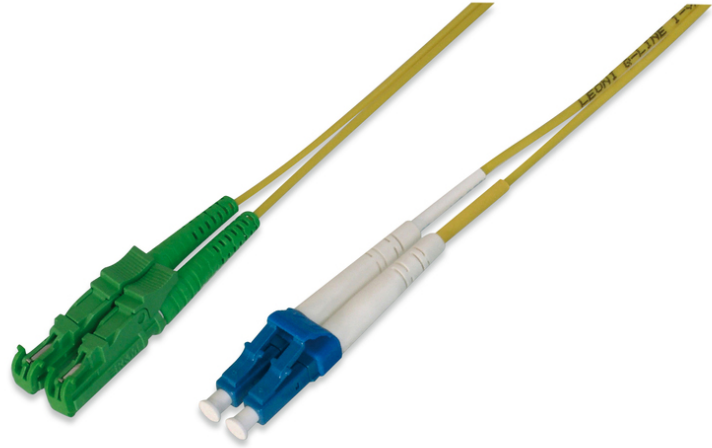

# DIGITUS Fiber Optic Patch Cord, E2000 (8° APC) to LC (UPC), Singlemode

AL-9E2000LC-03I  
 EAN 4016032204787

**FO patch cord, duplex, E2000 (APC) to LC (UPC) R+M, SM OS2 09/125 μ, 3 m**

DIGITUS® Professional offers a wide range of high quality fiber optic patch cables. Practically every request and every requirement is covered by the broad range of cable types. The product range includes OM1, OM2, OM3 and OS2 versions. DIGITUS® fiber optic installation cables guarantee the best performance and fail-safety. All cables are single packed a polybag with test report.

**Cost reduction by verifiable quality and high performance.**

- Duplex cable
- LSOH
- Connector with ceramic ferrule

- Single packed with test-report
- Single packed with test-report
- Assortment: Fiber Optic Patch Cables
- Boot: single-color
- Cable type: I-VH 2E9/125μ
- Color cable: yellow
- Connector 1: E2000 (APC)
- Connector 2: LC
- Fiber class: OS2
- Fiber diameter: 9/125μ
- Mode: Singlemode
- Packaging: Polybag
- Length: 3 m