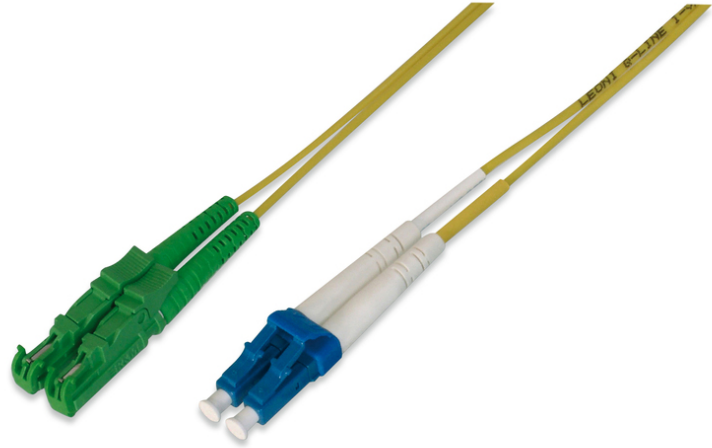

# DIGITUS Fiber Optic Patch Cord, E2000 (8° APC) to LC (UPC), Singlemode

AL-9E2000LC-02I  
 EAN 4016032204770

**FO patch cord, duplex, E2000 (APC) to LC (UPC) R+M, SM OS2 09/125 μ, 2 m**

DIGITUS® Professional offers a wide range of high quality fiber optic patch cables. Practically every request and every requirement is covered by the broad range of cable types. The product range includes OM1, OM2, OM3 and OS2 versions. DIGITUS® fiber optic installation cables guarantee the best performance and fail-safety. All cables are single packed a polybag with test report.

**Cost reduction by verifiable quality and high performance.**

- Duplex cable
- LSOH
- Connector with ceramic ferrule

- Single packed with test-report
- Single packed with test-report
- Assortment: Fiber Optic Patch Cables
- Boot: single-color
- Cable type: I-VH 2E9/125μ
- Color cable: yellow
- Connector 1: E2000 (APC)
- Connector 2: LC
- Fiber class: OS2
- Fiber diameter: 9/125μ
- Mode: Singlemode
- Packaging: Polybag
- Length: 2 m