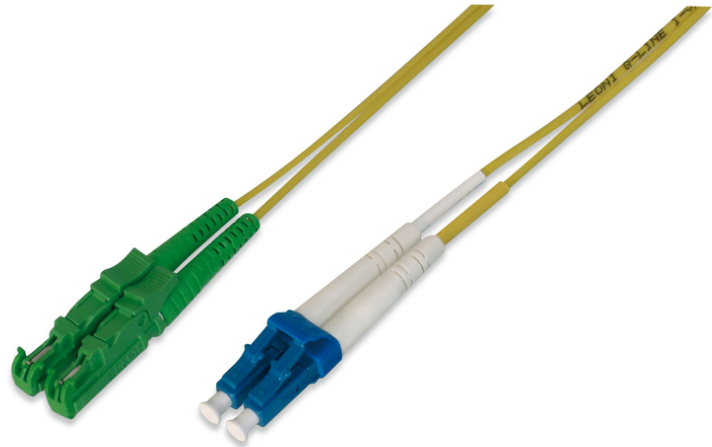

DIGITUS Fiber Optic Patch Cord, E2000 (8° APC) to LC (UPC), Singlemode

AL-9E2000LC-011
 EAN 4016032204763

FO patch cord, duplex, E2000 (APC) to LC (UPC) R+M, SM OS2 09/125 μ, 1 m

DIGITUS® Professional offers a wide range of high quality fiber optic patch cables. Practically every request and every requirement is covered by the broad range of cable types. The product range includes OM1, OM2, OM3 and OS2 versions. DIGITUS® fiber optic installation cables guarantee the best performance and fail-safety. All cables are single packed a polybag with test report.

Cost reduction by verifiable quality and high performance.

- Duplex cable
- LSOH
- Connector with ceramic ferrule

- Single packed with test-report
- Single packed with test-report
- Assortment: Fiber Optic Patch Cables
- Boot: single-color
- Cable type: I-VH 2E9/125μ
- Color cable: yellow
- Connector 1: E2000 (APC)
- Connector 2: LC
- Fiber class: OS2
- Fiber diameter: 9/125μ
- Mode: Singlemode
- Packaging: Polybag
- Length: 1 m