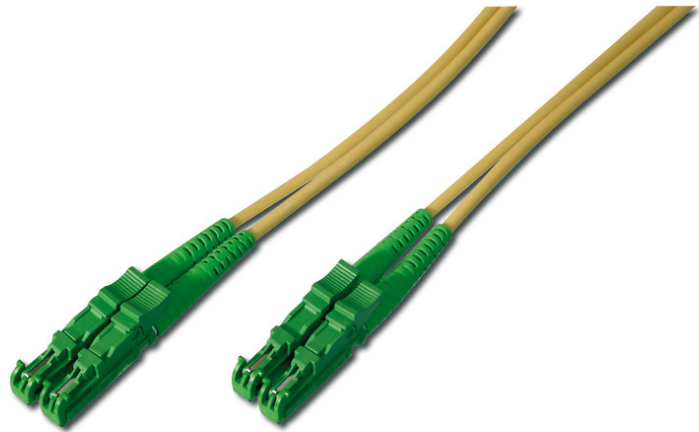

# DIGITUS Fiber Optic Patch Cord, E2000 (8° APC) to E2000 (8° APC), Singlemode

AL-9E2000-011  
EAN 4016032204725

**FO patch cord, duplex, E2000 (APC) to E2000 (APC) R+M, SM OS2 09/125 μ, 1 m**

Assmann Professional offers a wide range of high quality fiber optic patch cables. Practically every request and every requirement is covered by the broad range of cable types. The product range includes OM1, OM2, OM3 and OS2 versions. Assmann fiber optic installation cables guarantee the best performance and fail-safety. All cables are single packed a polybag with test report.

**Cost reduction by verifiable quality and high performance.**

- Duplex cable
- LSOH
- Connector with ceramic ferrule

- Single packed with test-report
- Single packed with test-report
- Assortment: Fiber Optic Patch Cables
- Boot: single-color
- Cable type: I-VH 2E9/125μ
- Color cable: yellow
- Connector 1: E2000 (APC)
- Connector 2: E2000 (APC)
- Fiber class: OS2
- Fiber diameter: 9/125μ
- Mode: Singlemode
- Packaging: Polybag
- Length: 1 m