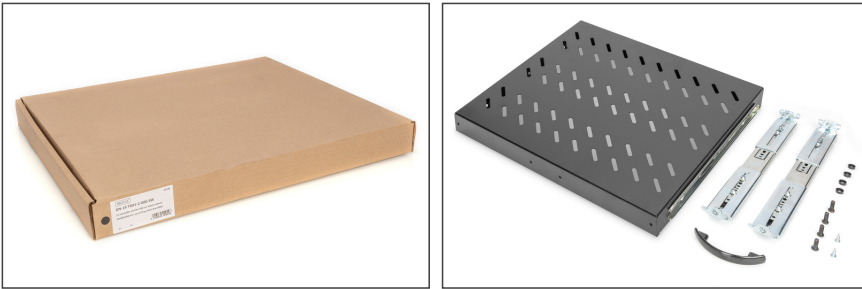

Safety notes

- When installing and using the accessory product for network cabinets, observe the respective safety instructions of the manufacturer or the cabinet system in which you want to use the accessory.

EU responsible person

EU based economic operator ensuring the product complies with the required regulations.

ASSMANN Electronic GmbH
Auf dem Schüffel 3
Lüdenscheid, Germany
<https://www.assmann.com>
info@assmann.com