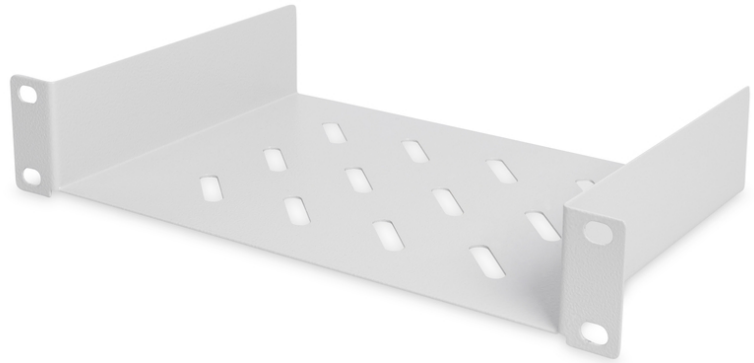

DIGITUS 254 mm (10") 1U shelf

DN-10 TRAY-1
EAN 4016032139836

POLICA 10" 1H 150MM, Digitus 44x254x150 mm, color grey (RAL 7035)

The 10" shelves from DIGITUS® consist of a sturdy, perforated metal sheet and can be installed quickly and easily on the front 10" profiles. They are supplied complete with mounting material and are therefore ready for immediate use. Use the DIGITUS® 10" shelves to store components that are not mounted directly in your 10" enclosure.

- Sturdy, perforated metal sheet
- Complete with mounting material
- Width x depth of storage surface inside: 210 x 147 mm

- Width x depth of the entire shelf outside: 254 x 149 mm
- 2-point attachment (front 10" profile rails)
- Boja: svijetlo siva, RAL 7035
- Jedinice: 1
- Kapacitet opterećenja: 25 kg
- Vrsta montaže: Fiksna montaža
- Inčni faktor oblika (IEC 60297): 254 mm (10")
- Prikladna dubina ormara: svi