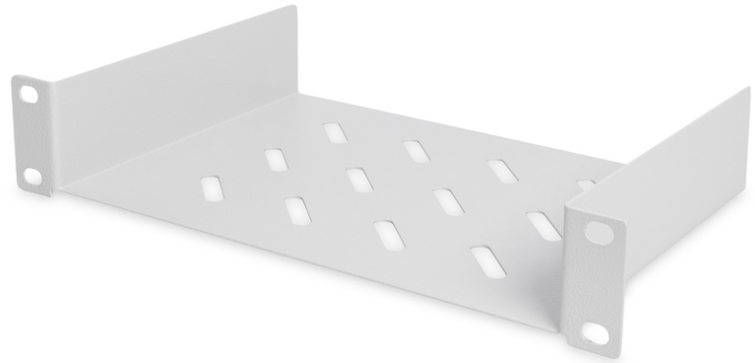

# DIGITUS 254 mm (10") 1U Shelf

DN-10 TRAY-1  
 EAN 4016032139836

**POLICA 10" 1H 150MM, Digitus 44x254x150 mm, color grey (RAL 7035)**

The 10" fixed shelves from DIGITUS® consist of a stable, perforated sheet steel and are easy to mount on the front of 10" profile rails. Delivery comes with complete mounting material and is therefore ready for use immediately. Use the DIGITUS® 10" Fixed Shelf to store components which are not directly mounted inside of your 10" housing.

- Perforated sheet steel
- Complete with fixing material
- Width x depth storage area on the inside: 210 x 147 mm

- Width x depth of entire shelf on the outside: 254 x 149 mm
- 2-point fixing (front 10" profile rails)
- Boja: svijetlo siva, RAL 7035
- Jedinice: 1
- Kapacitet opterećenja: 25 kg
- Vrsta montaže: Fiksna montaža
- Inčni faktor oblika (IEC 60297): 254 mm (10")
- Prikladna dubina ormara: svi