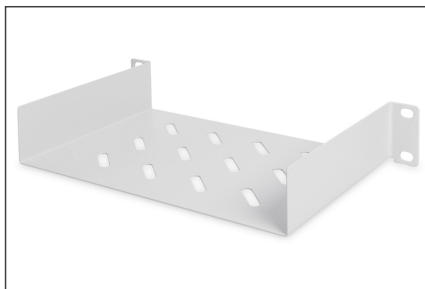

More images:

Safety notes

- When installing and using the accessory product for network cabinets, observe the respective safety instructions of the manufacturer or the