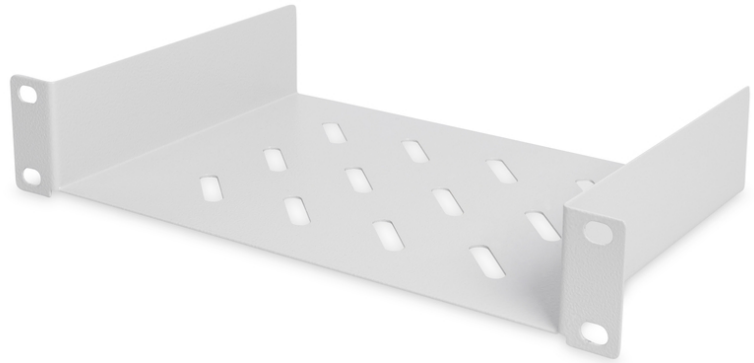

DIGITUS 254 mm (10") 1U shelf

DN-10 TRAY-1
EAN 4016032139836

POLICA 10" 1H 150MM, Digitus 44x254x150 mm, color grey (RAL 7035)

The 10" shelves from DIGITUS® consist of a sturdy, perforated metal sheet and can be installed quickly and easily on the front 10" profiles. They are supplied complete with mounting material and are therefore ready for immediate use. Use the DIGITUS® 10" shelves to store components that are not mounted directly in your 10" enclosure.

- Sturdy, perforated metal sheet
- Complete with mounting material
- Width x depth of storage surface inside: 210 x 147 mm
- Width x depth of the entire shelf outside: 254 x 149 mm

- 2-point attachment (front 10" profile rails)

Attributes

- Boja: svijetlo siva, RAL 7035
- Jedinice: 1
- Kapacitet opterećenja: 25 kg
- Vrsta montaže: Fiksna montaža
- Inčni faktor oblika (IEC 60297): 254 mm (10")
- Prikladna dubina ormara: svi

Package contents