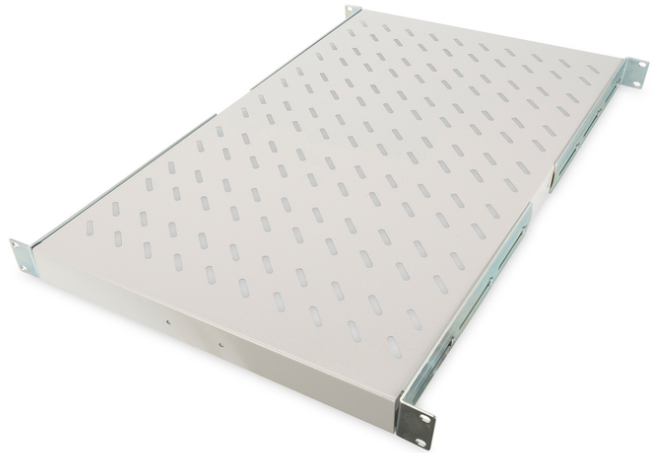

DIGITUS Shelf for Fixed Installation in 483 mm (19") Cabinets

DN-19 TRAY-1-1000
EAN 4016032135487

DN-19-TRAY-1-1000 POLICA FIKS.-RAL 7035 44x483x737 mm, up to 100 kg, grey (RAL 7035)

The shelves for fixed mounting can be installed easy on the two front 483 mm (19") profile rails of your 483 mm (19") network- or server cabinet. Due to their stable, perforated steel sheet with a high load capacity, they are the optimal surface for components which are not 483 mm (19") suitable.

- Fixed installation
- sturdy, perforated steel sheet
- incl. fixing material

- 4-point fixing (front- and rear 19" profile rails)
- Boja: svijetlo siva, RAL 7035
- Jedinice: 1
- Kapacitet opterećenja: 100 kg
- Vrsta montaže: Fiksna montaža
- Inčni faktor oblika (IEC 60297): 482,6 mm (19")
- Prikladna dubina ormara: ≥ 1000 mm