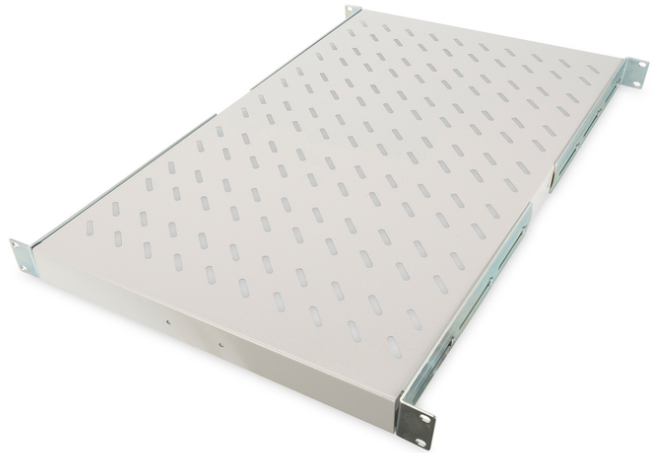

# DIGITUS Shelf for Fixed Installation in 483 mm (19") Cabinets

**DN-19 TRAY-1-1000**  
**EAN 4016032135487**

**1U fixed shelf for racks from 1000 mm depth 44x483x737 mm, up to 100 kg, grey (RAL 7035)**

The shelves for fixed mounting can be installed easy on the two front 483 mm (19") profile rails of your 483 mm (19") network- or server cabinet. Due to their stable, perforated steel sheet with a high load capacity, they are the optimal surface for components which are not 483 mm (19") suitable.

- Fixed installation
- sturdy, perforated steel sheet
- incl. fixing material

- 4-point fixing (front- and rear 19" profile rails)
- Color: light grey, RAL 7035
- Load capacity: 100 kg
- Mounting type: Fixed mounting
- Units: 1
- Inch form factor (IEC 60297): 482.6 mm (19")
- Suitable cabinet depth: ≥ 1000 mm