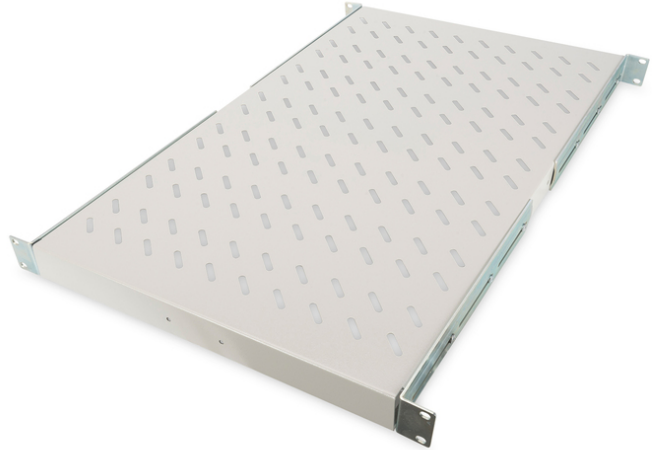

# DIGITUS Shelf for Fixed Installation in 483 mm (19") Cabinets

**DN-19 TRAY-1-1000**  
**EAN 4016032135487**

**1U fixed shelf for racks from 1000 mm depth 44x483x737 mm, up to 100 kg, grey (RAL 7035)**

The shelves for fixed mounting can be installed easy on the two front 483 mm (19") profile rails of your 483 mm (19") network- or server cabinet. Due to their stable, perforated steel sheet with a high load capacity, they are the optimal surface for components which are not 483 mm (19") suitable.

- Fixed installation
- sturdy, perforated steel sheet
- incl. fixing material

- 4-point fixing (front- and rear 19" profile rails)
- Color: light grey, RAL 7035
- Load capacity: 100 kg
- Mounting type: Fixed mounting
- Units: 1
- Inch form factor (IEC 60297): 482.6 mm (19")
- Suitable cabinet depth: ≥ 1000 mm