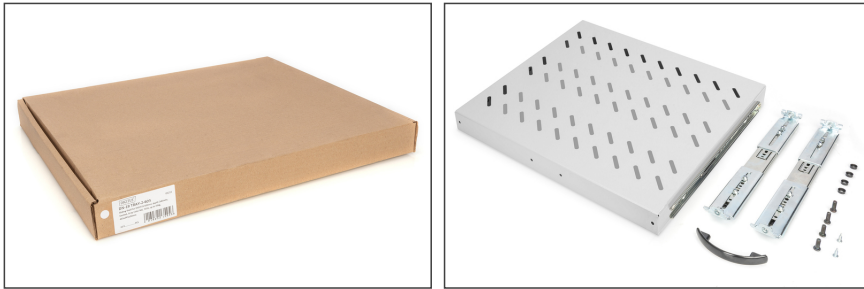

Safety notes

- When installing and using the accessory product for network cabinets, observe the respective safety instructions of the manufacturer or the cabinet system in which you want to use the accessory.

EU responsible person

EU based economic operator ensuring the product complies with the required regulations.

ASSMANN Electronic GmbH
Auf dem Schüffel 3
Lüdenscheid, Germany
<https://www.assmann.com>
info@assmann.com