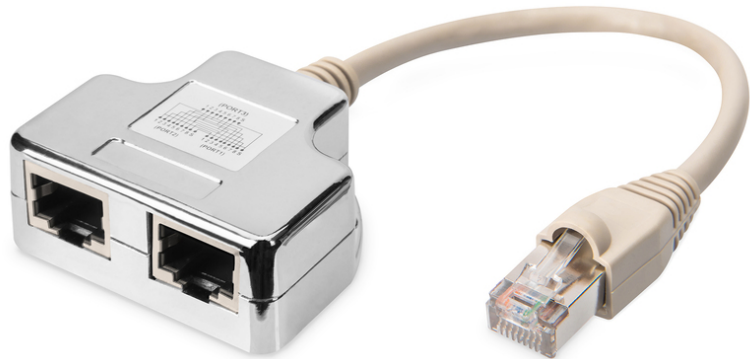

DIGITUS Patch Cable Adapter, CAT 5e, shielded - 1:1

AT-AG CX2
EAN 4016032066590

AT-AGCX2, paralelni spoj 2x RJ45-socket to 1x RJ45-Plug, length 0.19 m

The shielded patch cable adapters consist of two RJ45 sockets and a 0.19 m long patch cord with RJ45 plug. They are available in different versions, which are individualized to the application area each by their different pin assignment.

2x CAT 5e (PC-PC)

- 2x RJ45 socket to 1x RJ45 plug
- Patch cable is equipped with molded kink protection boot with latch protection
- Pin assignment: 1-1

Logistics						
	Number (pcs)	Weight (kg)	Depth (cm)	Width (cm)	Height (cm)	cm ³
Packaging Unit Carton	250	13.08	43.00	38.50	27.00	44,698.50
Packaging Unit Inside	50	2.62	12.00	30.00	32.00	11.52
Packaging Unit Single	1	0.05	2.50	9.00	27.00	607.50
Net single without Packaging	0	0.05	2.00	7.00	20.50	287.00