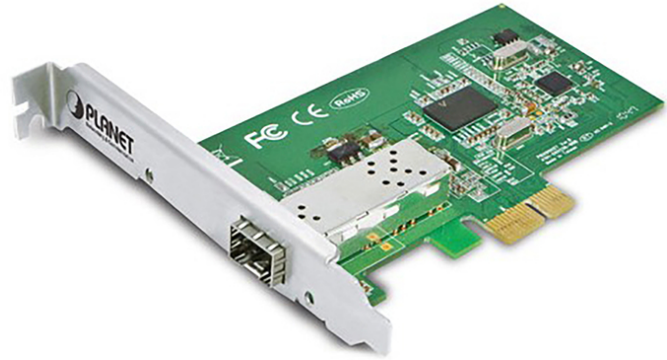

Planet Gigabit Ethernet Network Adapter, PCI Express, SFP

ENW-9701
EAN 4711605280747

PLANET Gigabit Ethernet PCI Express Card 1x 1000Base-SX / LX SFP, 10/100/1000 Mbps

NIC fibre 1000Base-X, slot SFP, PCI Express x1, Dimensions 121.4 x 119.5mm