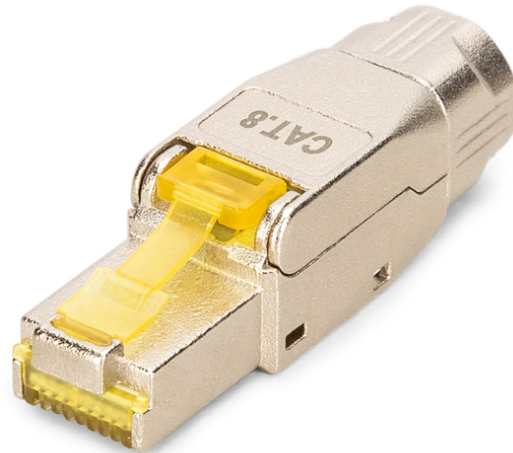

DIGITUS CAT 8.1 field connector, shielded, tool-free mounting connection

DN-93838
 EAN 4016032499381

Cat.8.1 Field Termination Plug, shielded, metal screw, and dust cap

The DIGITUS® CAT 8.1 field connector with tool-free installation connection, which impresses with its future-oriented standards and high-end quality for your network. The field connector is suitable for patch cable installation with solid and stranded conductor cables. It conforms to category 8.1 / 25/40GBase-T ISO/IEC 11801, IEC 60603-7-81. The robust metal housing ensures long-lasting, stable connections. The quick assembly without special tools makes this field connector the ideal choice for installation, repair and maintenance.

25/40GBase-T transmission speed in permanent link up to 24 m and channel link up to 30 m

- Transmission characteristics:
- Category 8.1 - 25/40 GBase-T, 2000 MHz
- ISO/IEC 11801 3rd Edition, EN 50173-1
- Suitable for PoE/PoE+/4PPoE (IEEE 802.3af, 3at, 3bt)
- General specifications:
- Tool-free cable installation via LSA cutting terminals, color-coded according to EIA/TIA 568 A&B

- Strain relief and cable fixation with screw cap
- RJ45 plug, 8P8C
- 360° shield contacting
- Technical specifications:
- Housing material: die-cast zinc
- Contact material: Phosphor bronze
- Coating of the contacts: Nickel, gold-plated 0.5 µ
- Physical specifications:
- Insertion force: Max. 30N (according to IEC 60603-7-81)
- Operating temperature: -20°C up to +70°C (ISO/IEC 11801, ANSI/TIA 568 C.2)
- Mating cycles: > 1500 (ISO/IEC 11801, IEC 60603-7-81)
- Copper conductor diameter: AWG (26/7 - 22/1), stranded and solid wire
- Dielectric strength: 1000 VDC (contact/contact), 1500 VDC (contact/ground)