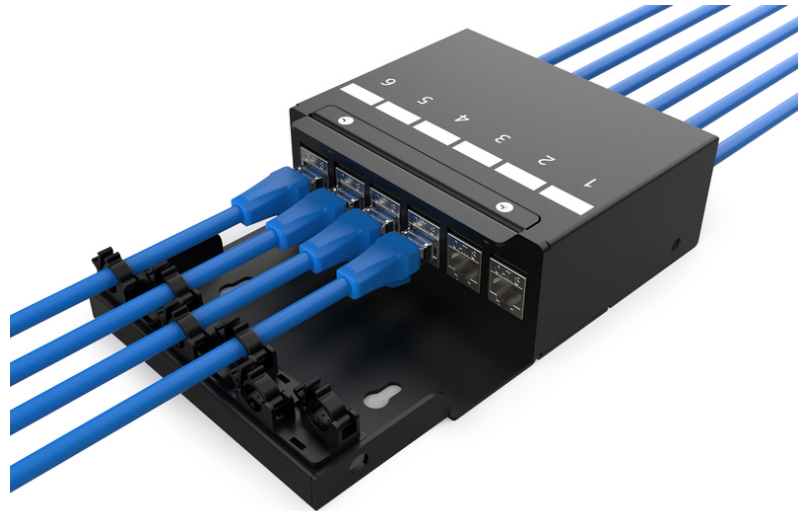

DIGITUS Consolidation point box, 6-port Keystone modules with intelligent cable manager

DN-93708-6
EAN 4016032497516

Consolidation Point Box, 6 ports Keystone modules with smart cable manager

Consolidation points (CP) are collection points for structured building cabling, especially in the commercial or industrial sector. These core elements of cabling systems are used in buildings and open-plan offices as connection or distribution points for workstations. The DIGITUS® consolidation point box is designed to accommodate 4 Keystone modules. The box can be used for wall mounting, in ceilings, underfloor or as a desktop version. With optional accessories (AN-25188), it can also be mounted on a top-hat rail. A cost-effective and flexible solution for a wide range of areas and applications.

Optimal solution to ensure flexible network cabling in the modern office environment (clean desk)

- CP box for 6 modules
- Mounting holes for UTP/STP keystones
- Separate earthing bolt
- Hinged cover with quick-release fastener for CP cable connections
- Cable openings on the front and rear with dust protection
- Material made from robust sheet steel
- Color: black powder-coated (similar to RAL9005)
- Protection class IP20
- Delivery without modules
- Dimensions: 135 x 203 x 54 (WxDxH)

Package contents

- 1 x consolidation point box, 6 ports Keystone modules

Logistics						
	Number (pcs)	Weight (kg)	Depth (cm)	Width (cm)	Height (cm)	cm ³
Packaging Unit Carton	10	8.30	28.00	26.00	21.00	0.00
Packaging Unit Inside	1	0.83	19.00	13.50	5.00	0.00
Packaging Unit Single	1	0.83	19.00	13.50	5.00	0.00
Net single without Packaging	0	0.00	0.00	0.00	0.00	0.00