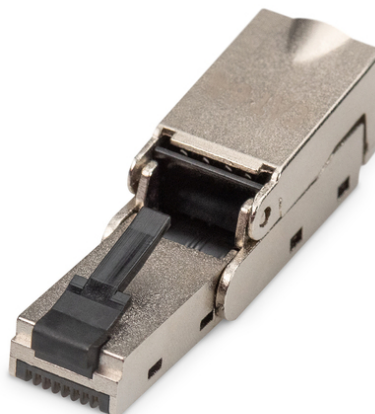

DIGITUS CAT 6A Field Termination Plug bendable , STP with dust cap, bend relief

DN-93636
EAN 4016032495253

CAT 6A field assembly, shielded, Bendable AWG 27/7 to 22/1, solid and stranded wire

The DIGITUS® CAT 6A (bendable) RJ45-plug for field assembling is a modern and high quality plug, characterized not only by the simple application, but standing the field assembler every time reliably and quickly at his side. The rapid assembly in only 60 seconds without special tools, as well as the high flexibility, makes it to the perfect choice at any locations. It is suitable for all networks of voice up to 10 Gigabit Ethernet. Satisfied customers, because of fast and cost-saving installation, repairs and maintenance, are the logical consequence of this innovative RJ45 plug. Why complicate things when it can be so easy? See for yourself!

- Preassembled protection cap
- Robust zinc diecast housing
- Bendable
- 360° cable screen connection for enhanced EMI protection
- Can be assembled in 60 seconds without any special tools
- Optimised for the field, including demanding applications
- Secure transmission even with outside interference
- Ideal for network repairs, special length and extensions

- Cross sections AWG 27/7-22/7, AWG 24/1-22/1
- Insulation: 0.85 - 1.6 mm
- Cable diameter: 5.0-9.0 mm
- Dimensions (W x H x D): 12.5 x 13.0 x 45.0 mm
- Weight: 78 g
- --Climatic Characteristics:
- Operating temperature: -40 °C to +80 °C
- --Electrical Characteristics:
- Current carrying capacity at 50°C: 1 A
- PoE+ acc to IEEE 802.3at: Adequate for Power over Ethernet+
- --Standards:
- Gigabit Ethernet acc. to IEEE 802.3
- 10 Gigabit Ethernet acc. to IEEE 802.3an: Adequate for 10 Gigabit Ethernet