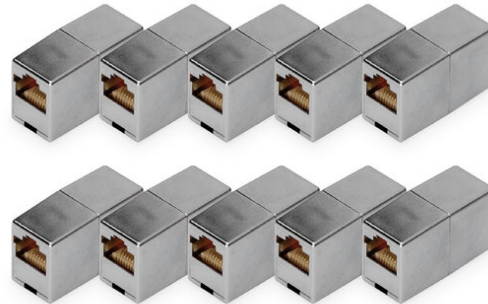

# DIGITUS CAT 5e, Class D, RJ45 Modular Coupler - 10 pieces

DN-93901-10  
 EAN 4016032495055

**CAT 5e Modular Coupler, shielded RJ45 to RJ45, 10 pc.**

The modular CAT5e Class D coupler from DIGITUS® consists of two shielded RJ45 female ports. The assignment is "1:1".

- Technical properties:
- Housing material: ABS UL-94V-0
- Contacts coating: Nickel, gold-plated 0.5 µ
- Shielding: Tinned bronze

- PCB:FR4, UL 94V-0
- Material contacts: Phosphor bronze
- Physical properties:
- Mating cycles: ≥ 750 (ISO/IEC 11801, IEC 60603-7-5)
- Insertion force: 30N max. (IEC 60603-7-5)
- Retention strength: 7.7 kg between jack and plug
- 10 pieces